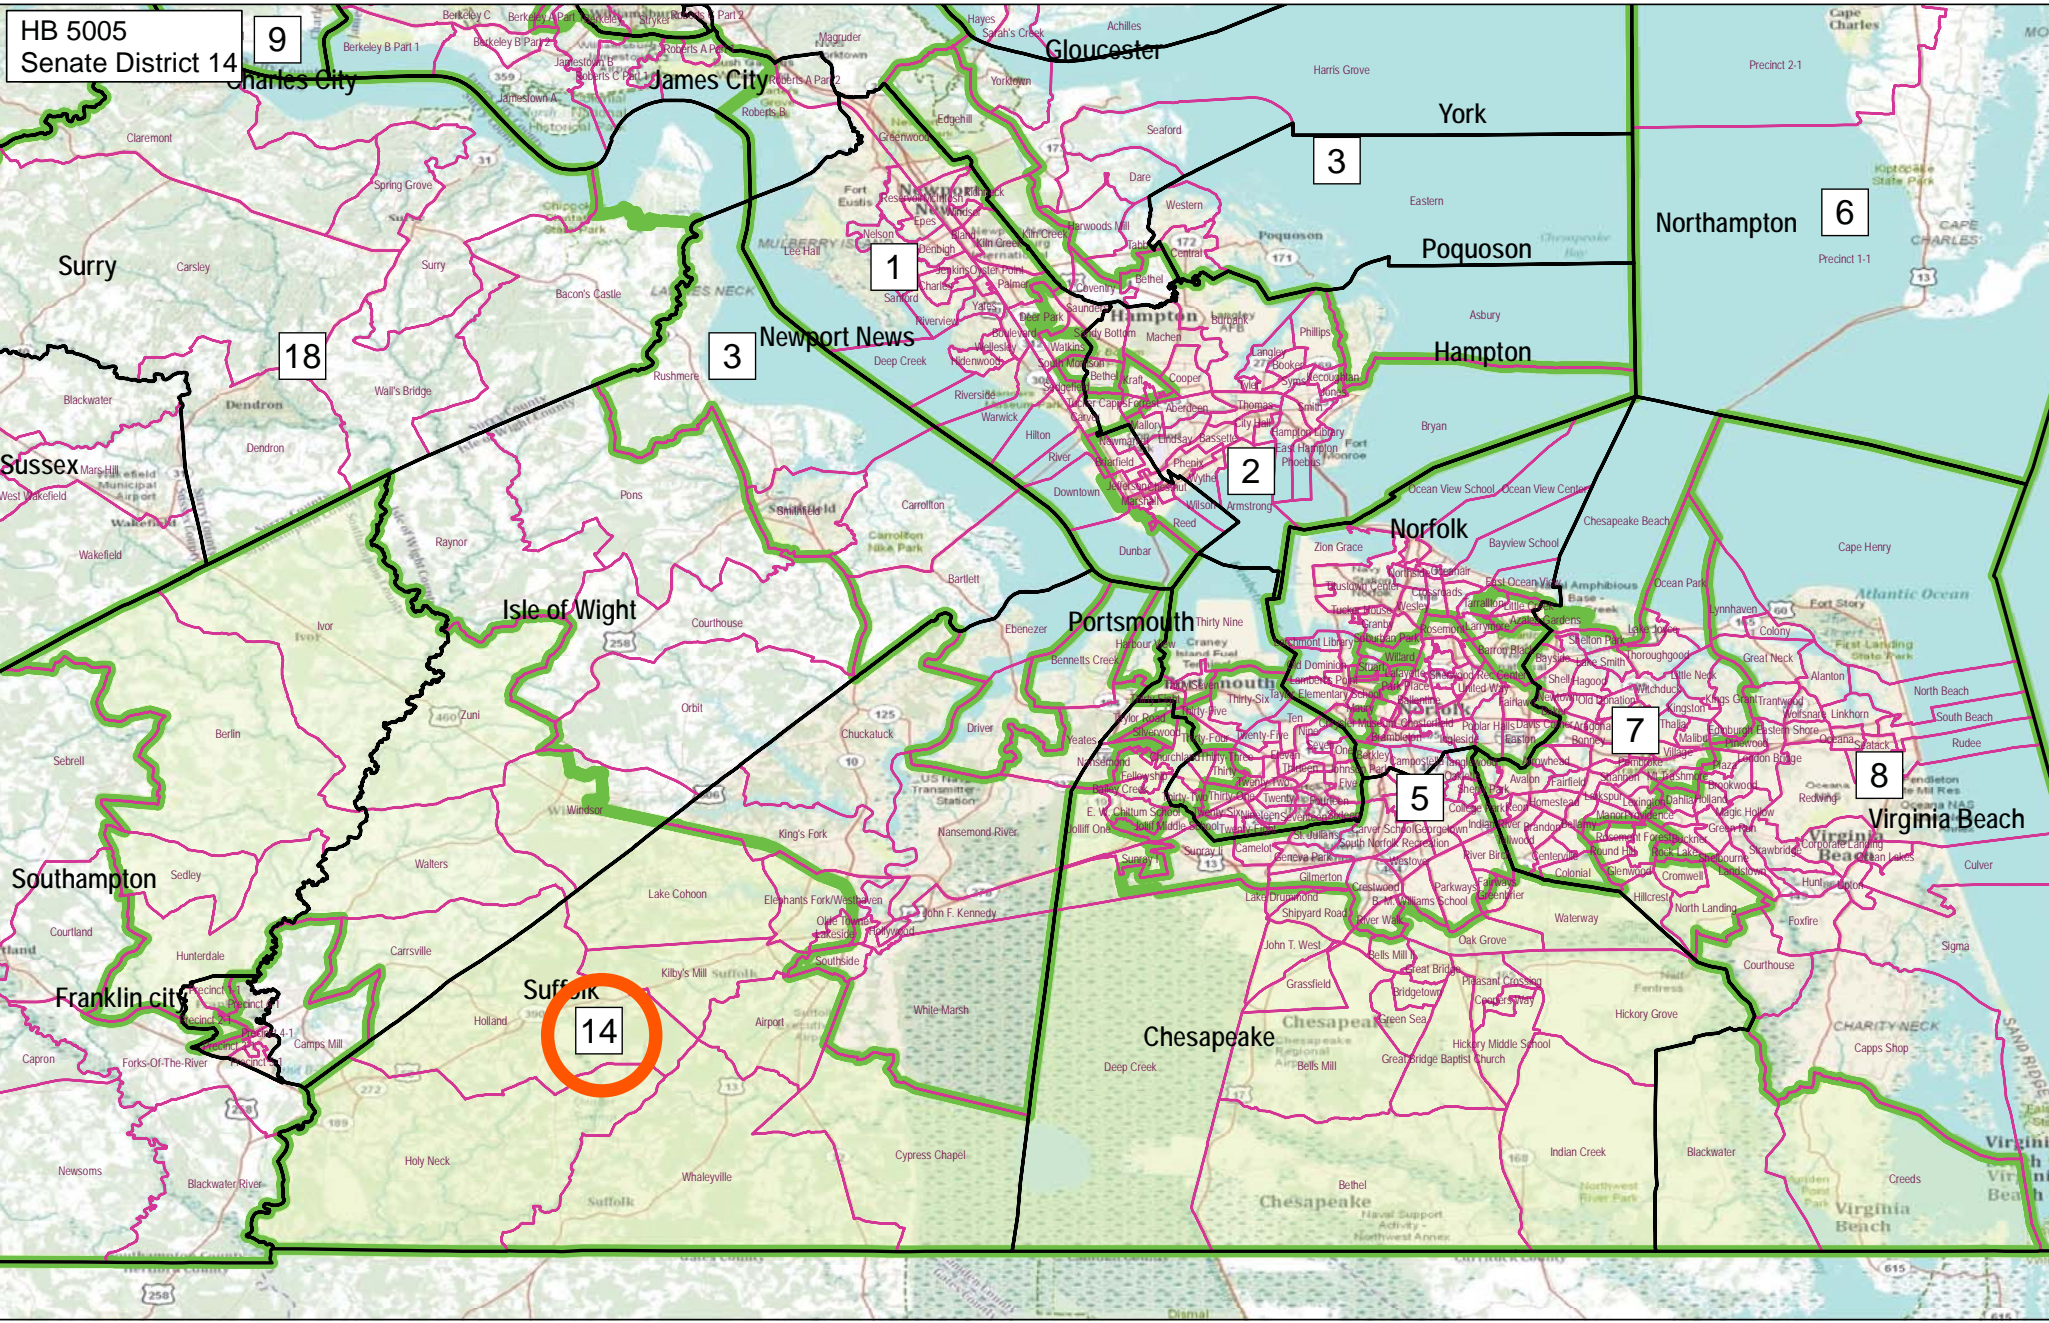

HB 5005  
Senate District 14

9

14

Map labels include: Charles City, James City, Gloucester, York, Poquoson, Northampton, Surry, Sussex, Isle of Wight, Portsmouth, Norfolk, Virginia Beach, Southampton, Franklin city, Suffolk, Chesapeake, and Virginia Beach. District numbers shown include 1, 2, 3, 5, 6, 7, 8, 9, 14, 18, and 19.