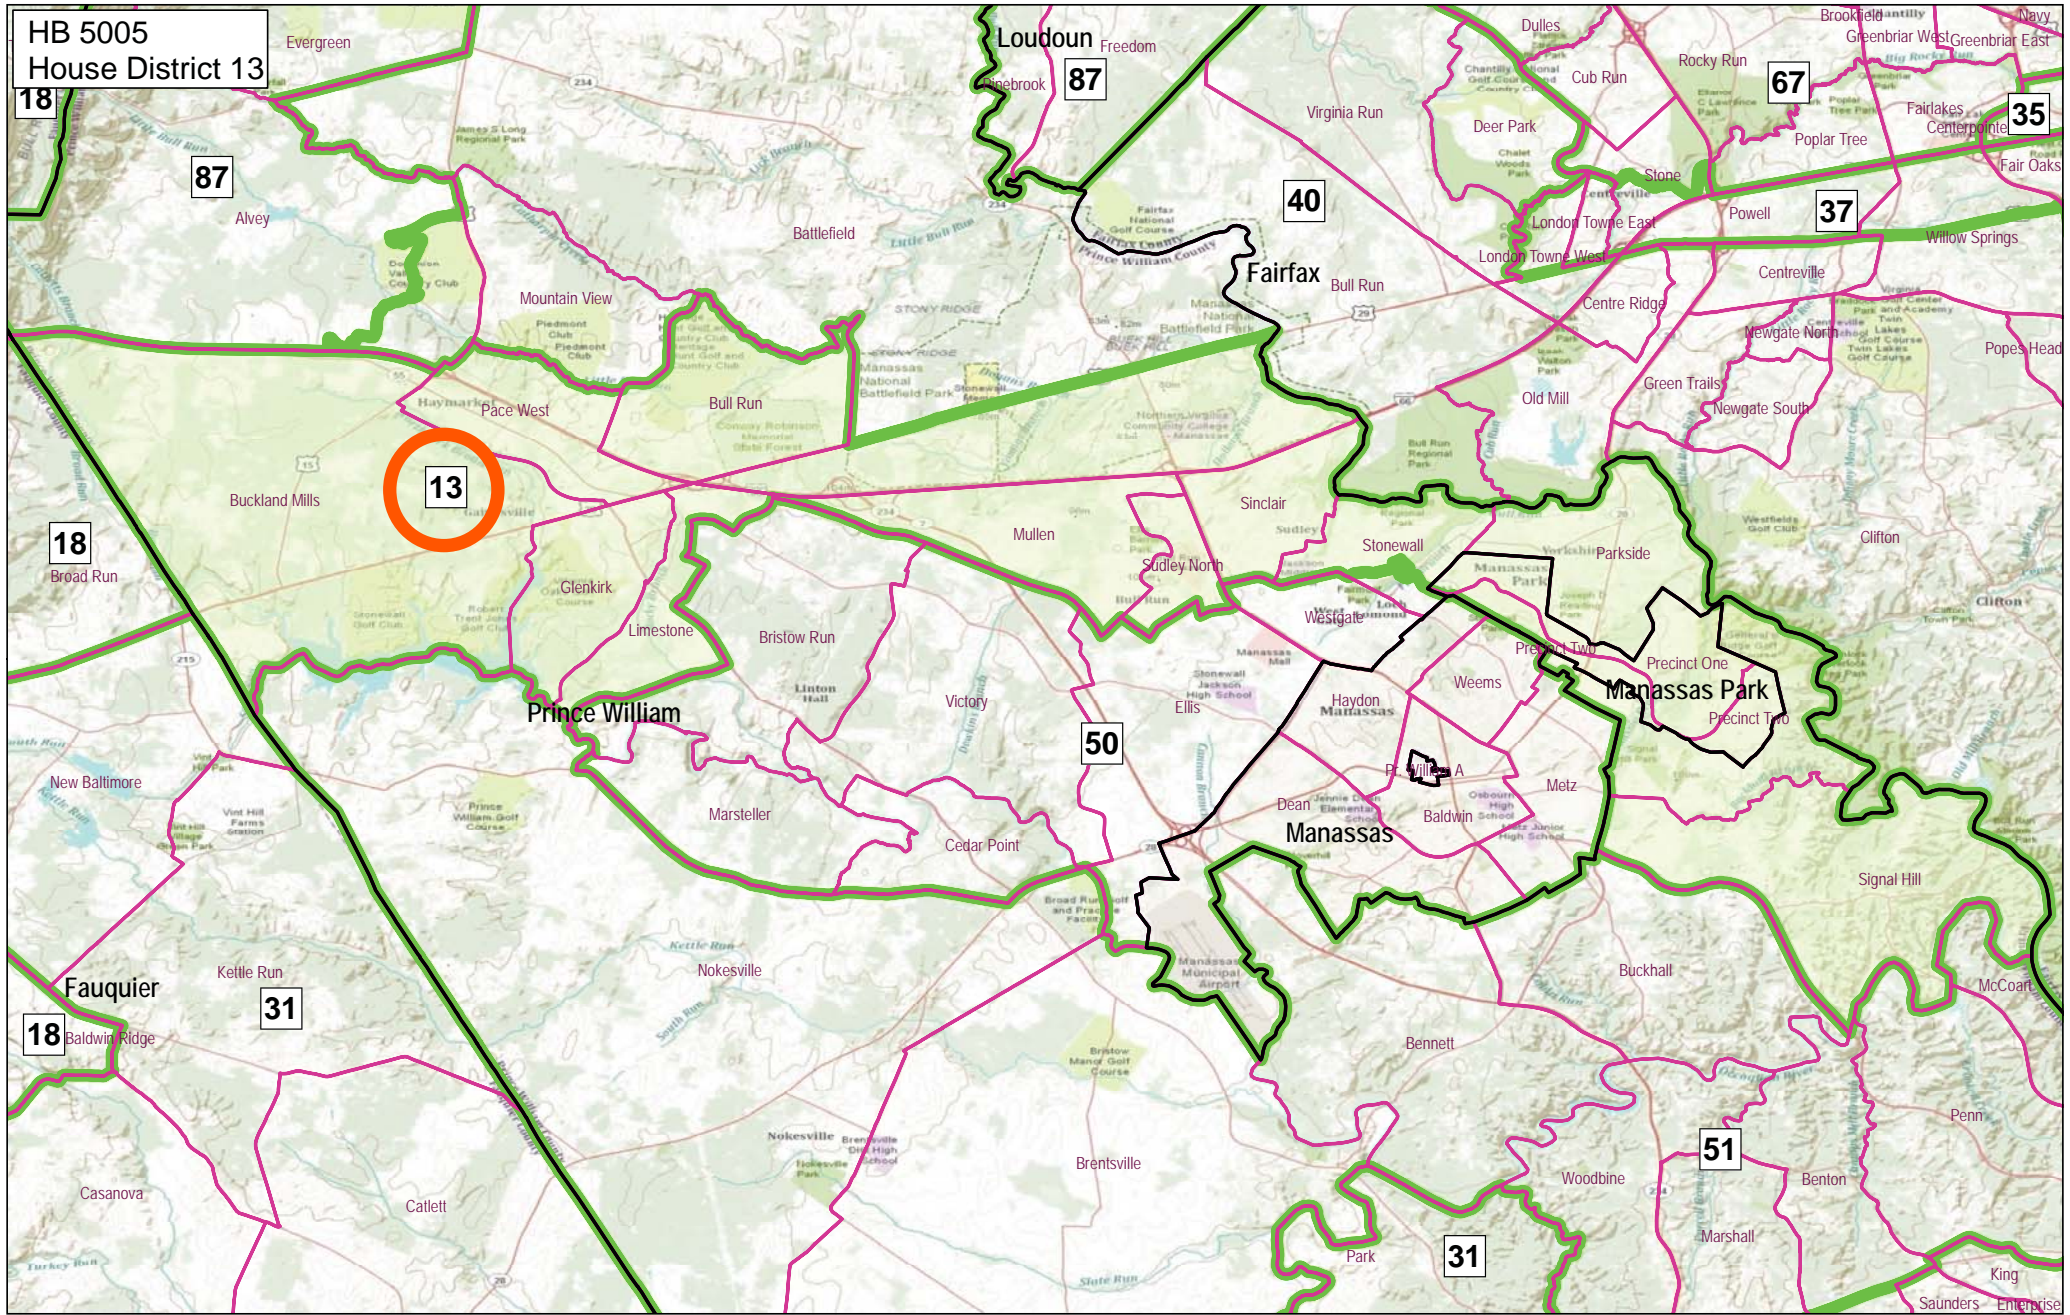

HB 5005
House District 13

18
Broad Run

87
Alvey

18
Broad Run

18
Baldwin Ridge

18
Casanova

18
Cattlet

18
New Baltimore