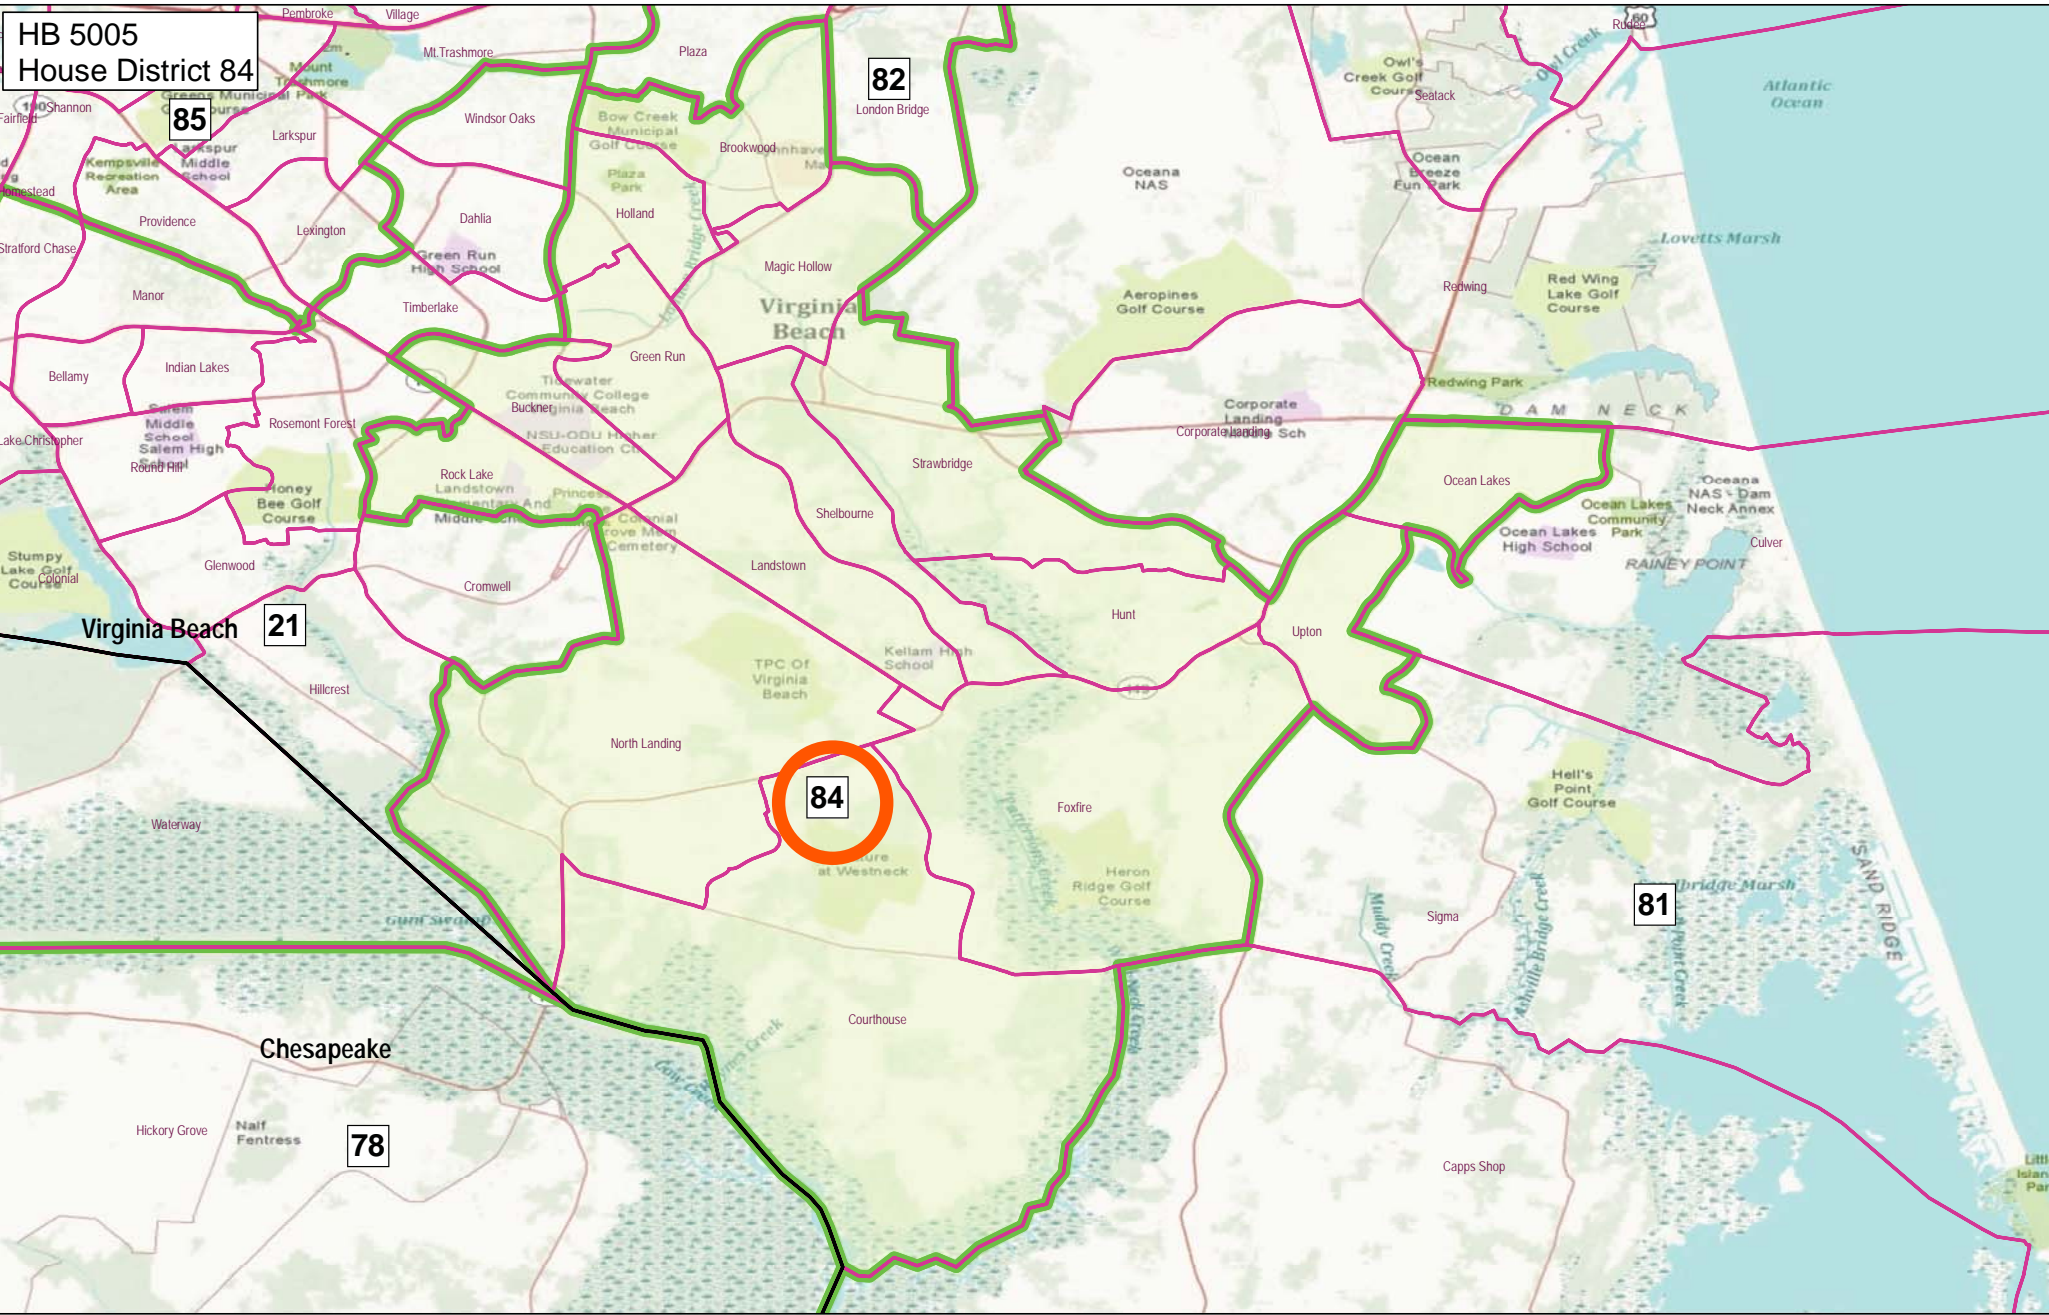

HB 5005
House District 84

85

82

21

84

81

78

Virginia Beach

Virginia Beach

Chesapeake

Atlantic Ocean

Lovetts Marsh

DAM NECK

RAINEY POINT

SAND RIDGE

Litt
lans
Park