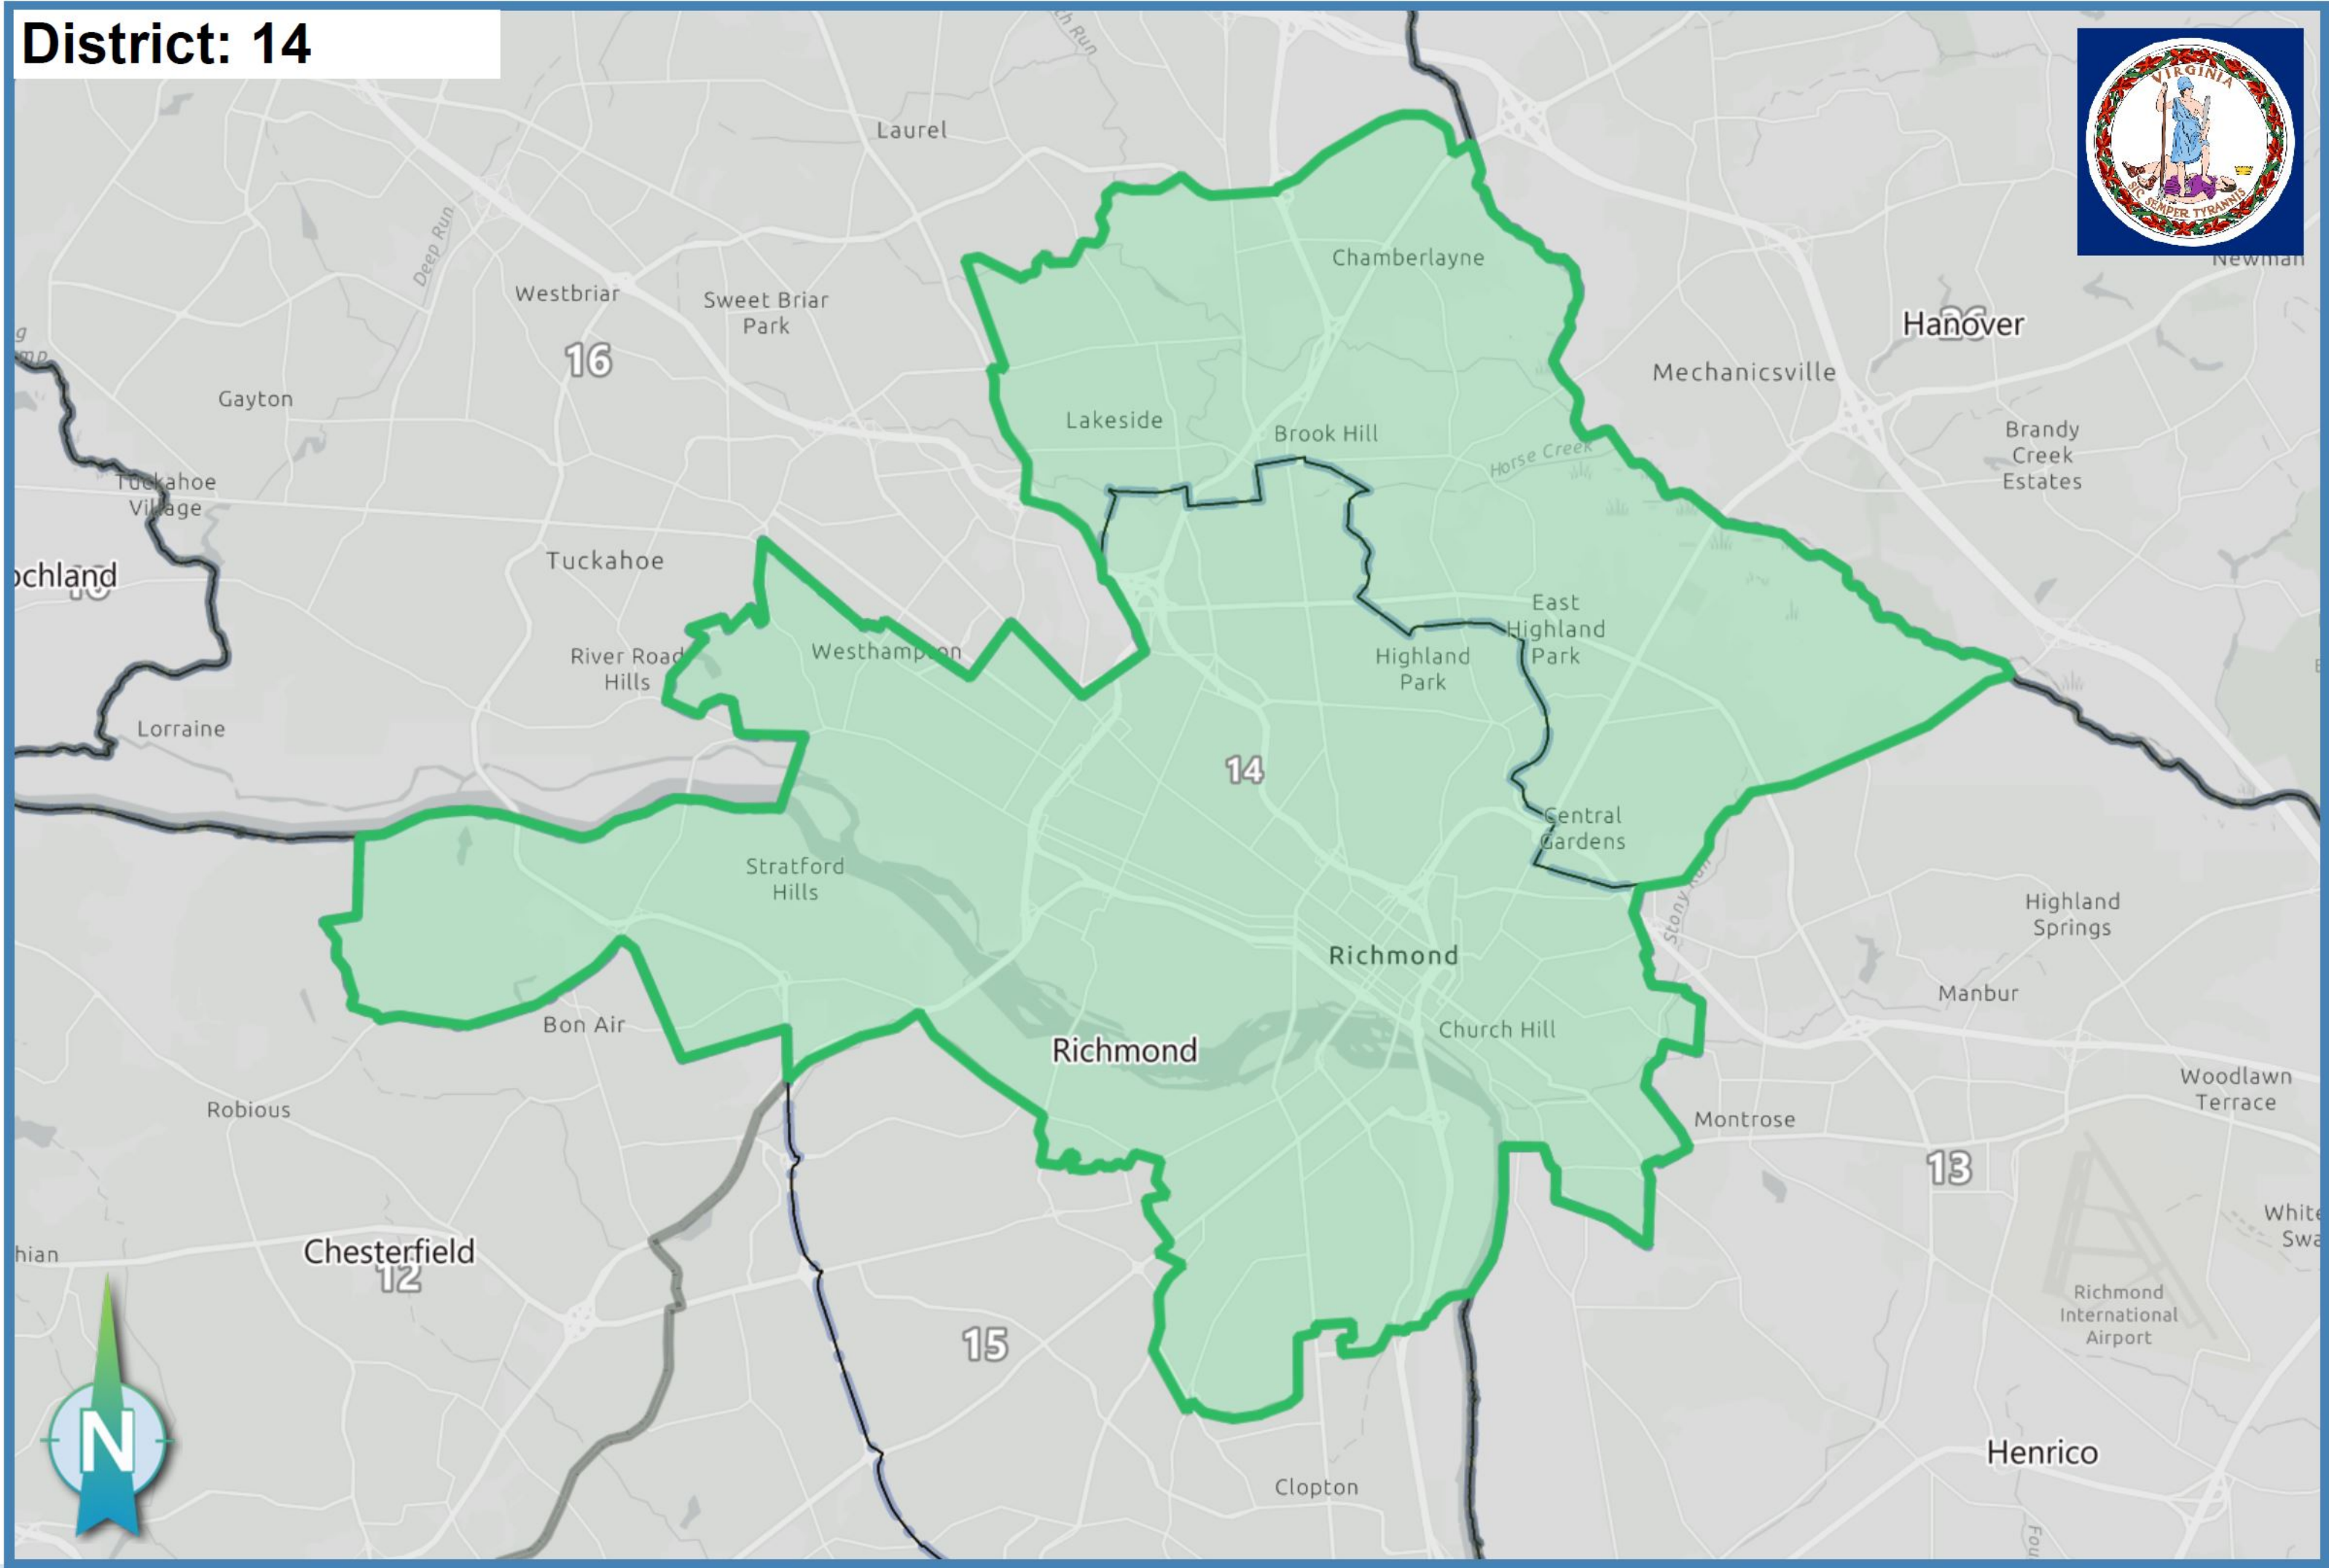

District: 14

District: 14

16

14

12

15

13

Laurel

Horse Creek

Gayton

Tuckahoe Village

Tuckahoe

River Road Hills

Westhampson

Highland Park

East Highland Park

Manbur

Robious

Montrose

Woodlawn Terrace

Chesterfield

Henrico

Clopton

Richmond International Airport

White Swan