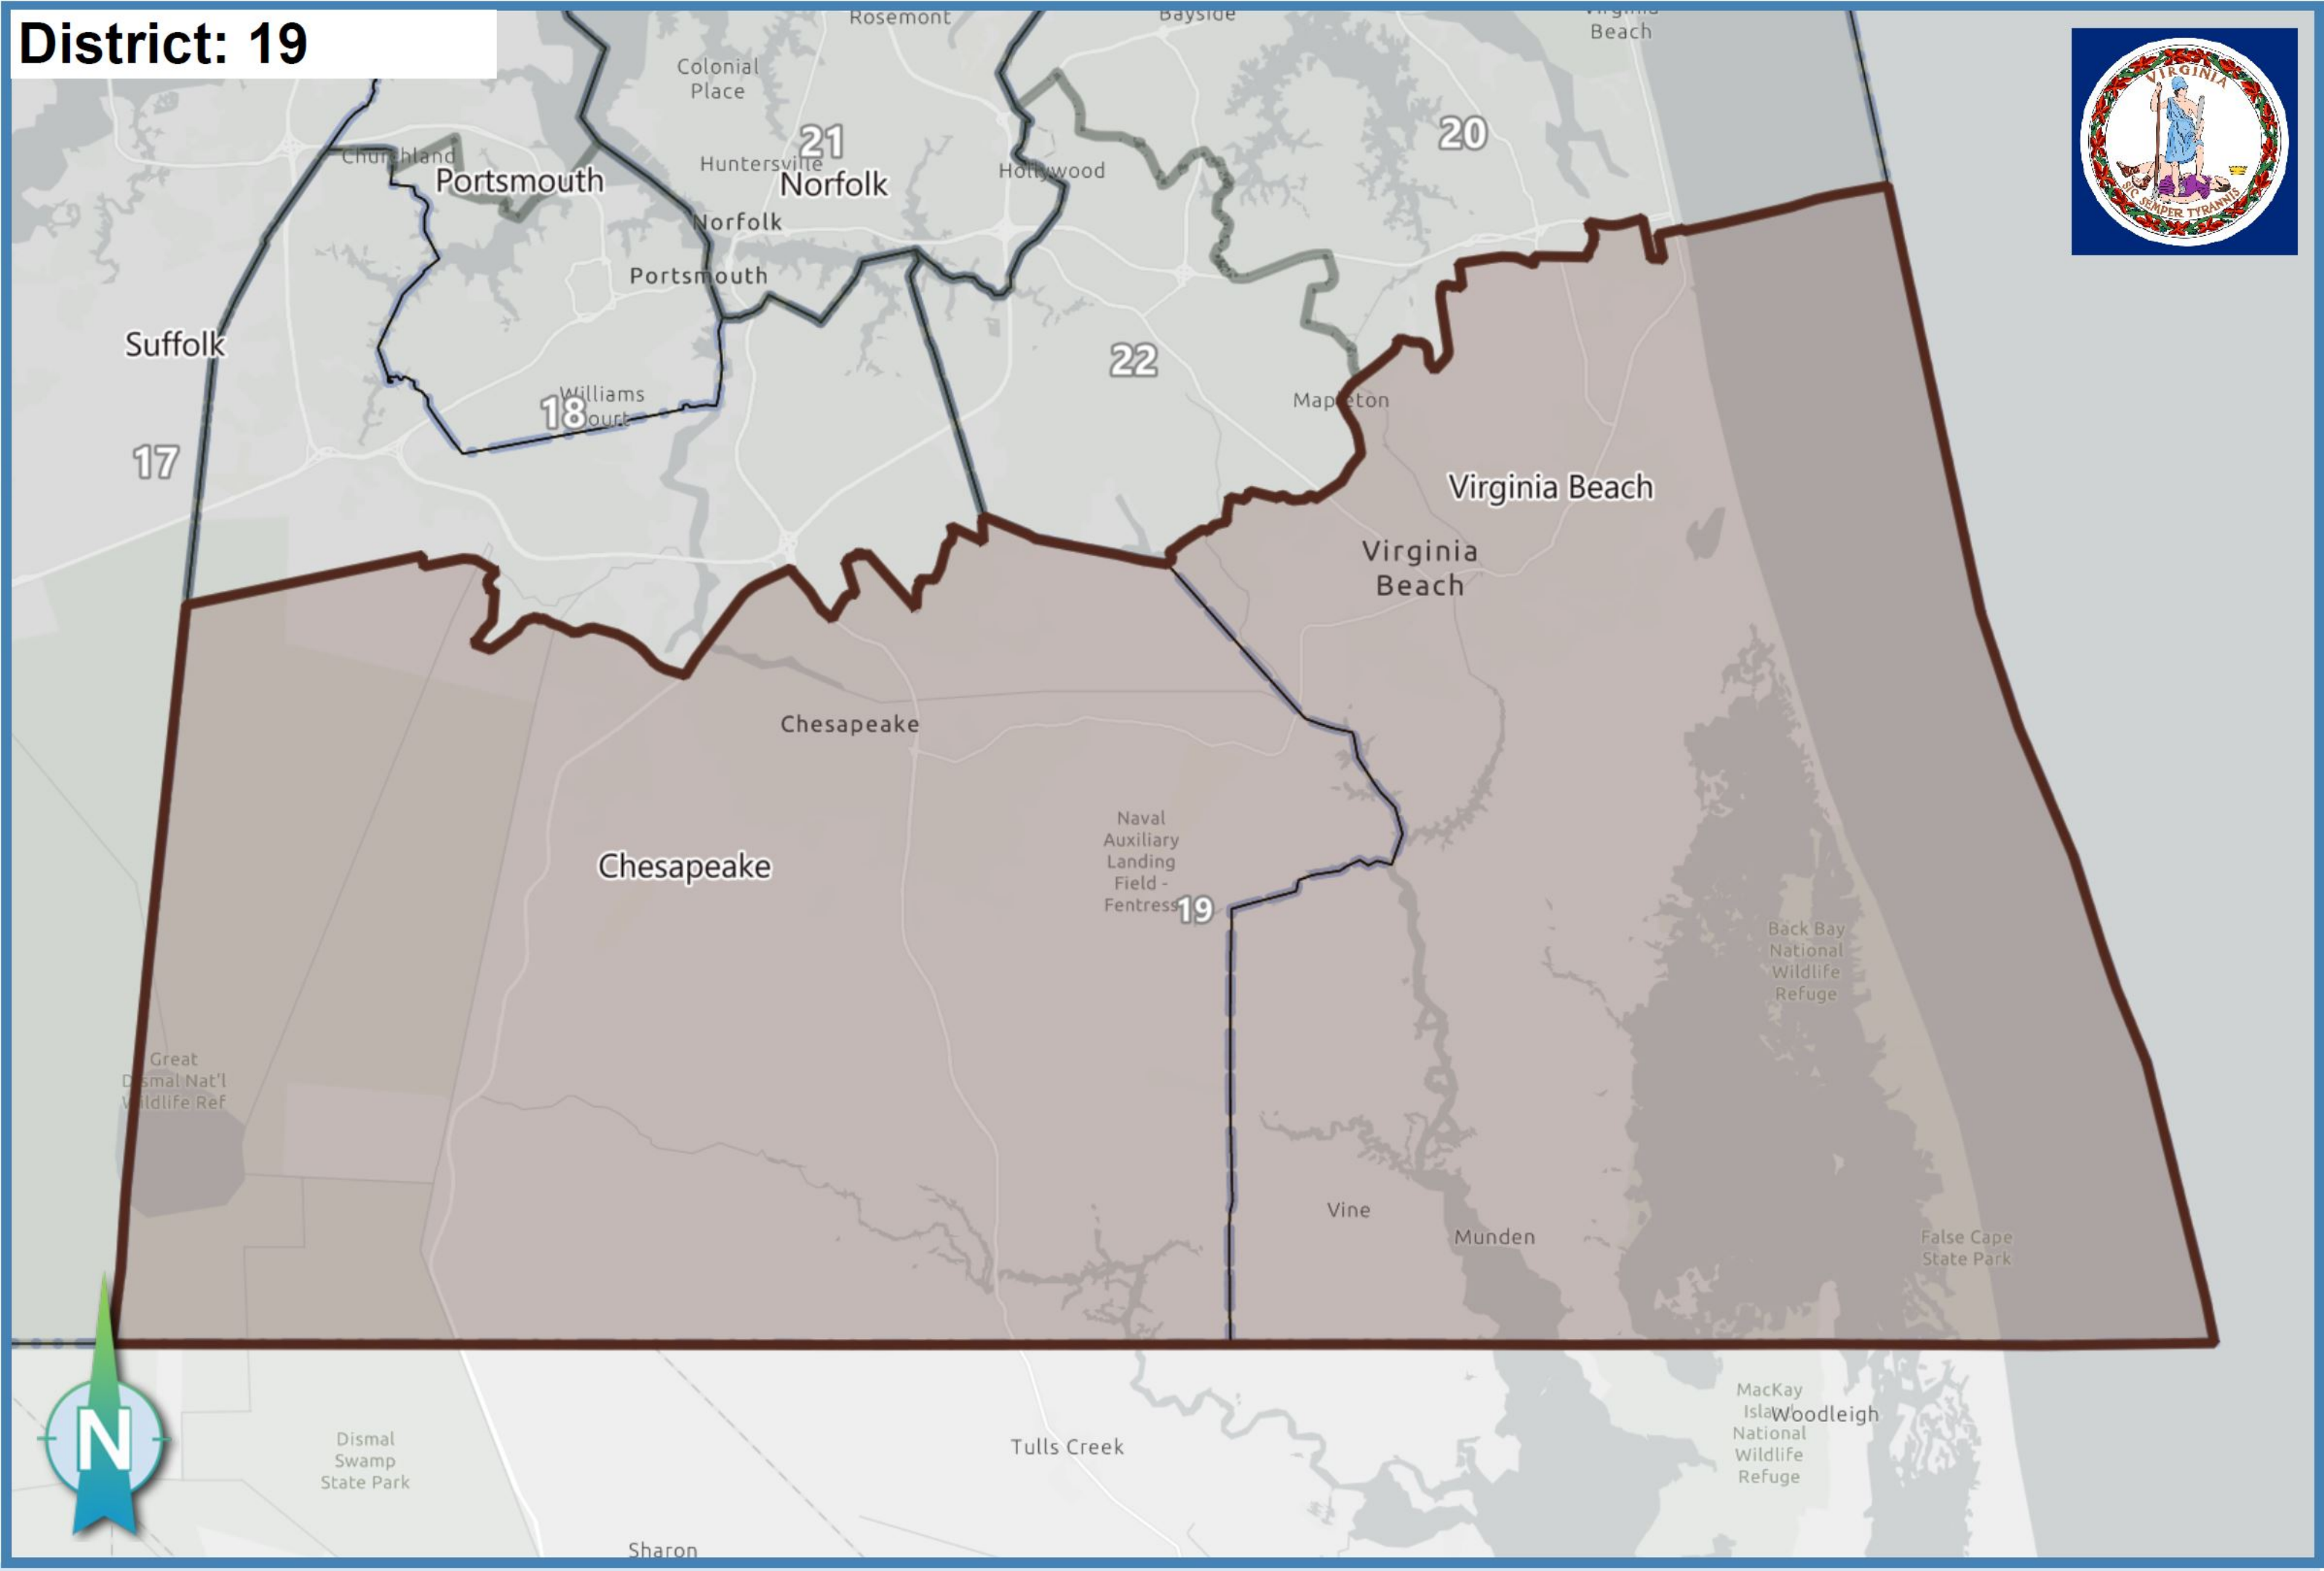

District: 19

Suffolk

17

Portsmouth

18

21
Norfolk

22

20

Virginia Beach

Virginia Beach

Chesapeake

Chesapeake

19
Naval Auxiliary Landing Field - Fentress

Vine

Munden

Back Bay National Wildlife Refuge

False Cape State Park

MacKay Island Woodleigh National Wildlife Refuge

Tulls Creek

Dismal Swamp State Park

Sharon