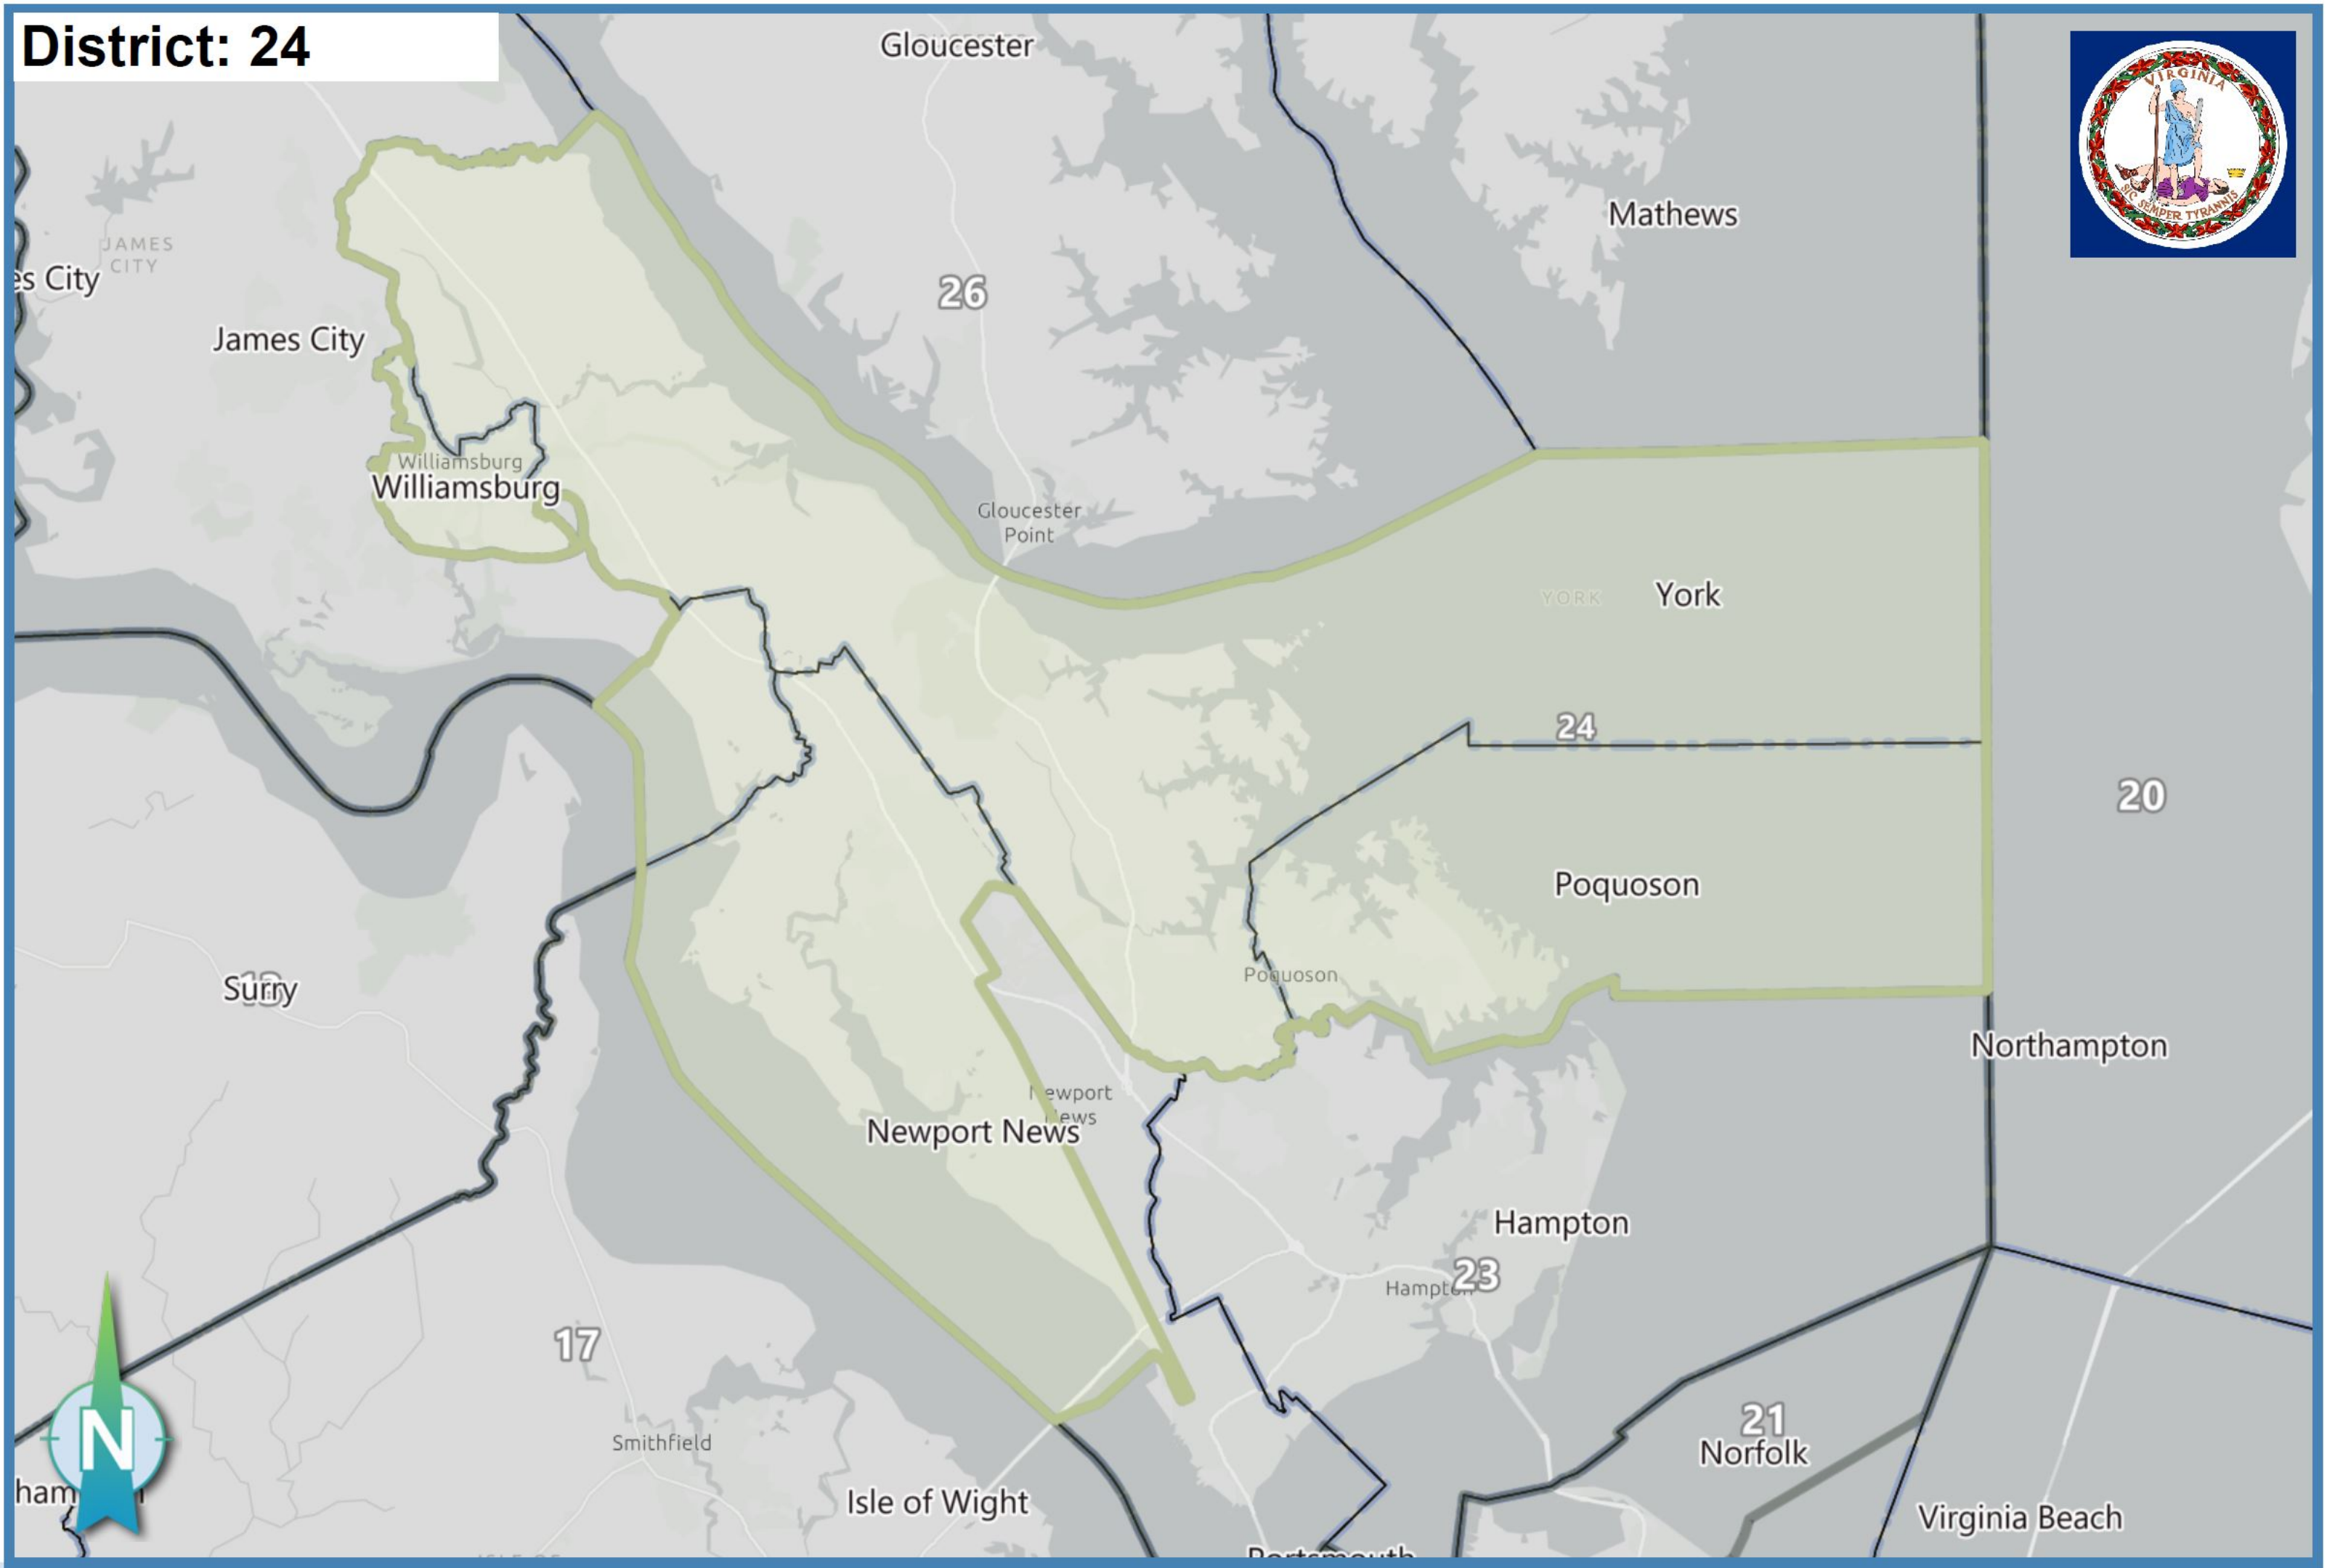

District: 24

Gloucester

Mathews

26

James City

Williamsburg

Gloucester Point

YORK York

24

20

Poquoson

Poquoson

Northampton

Newport News

Hampton

23

Surry

17

Smithfield

Isle of Wight

21 Norfolk

Virginia Beach