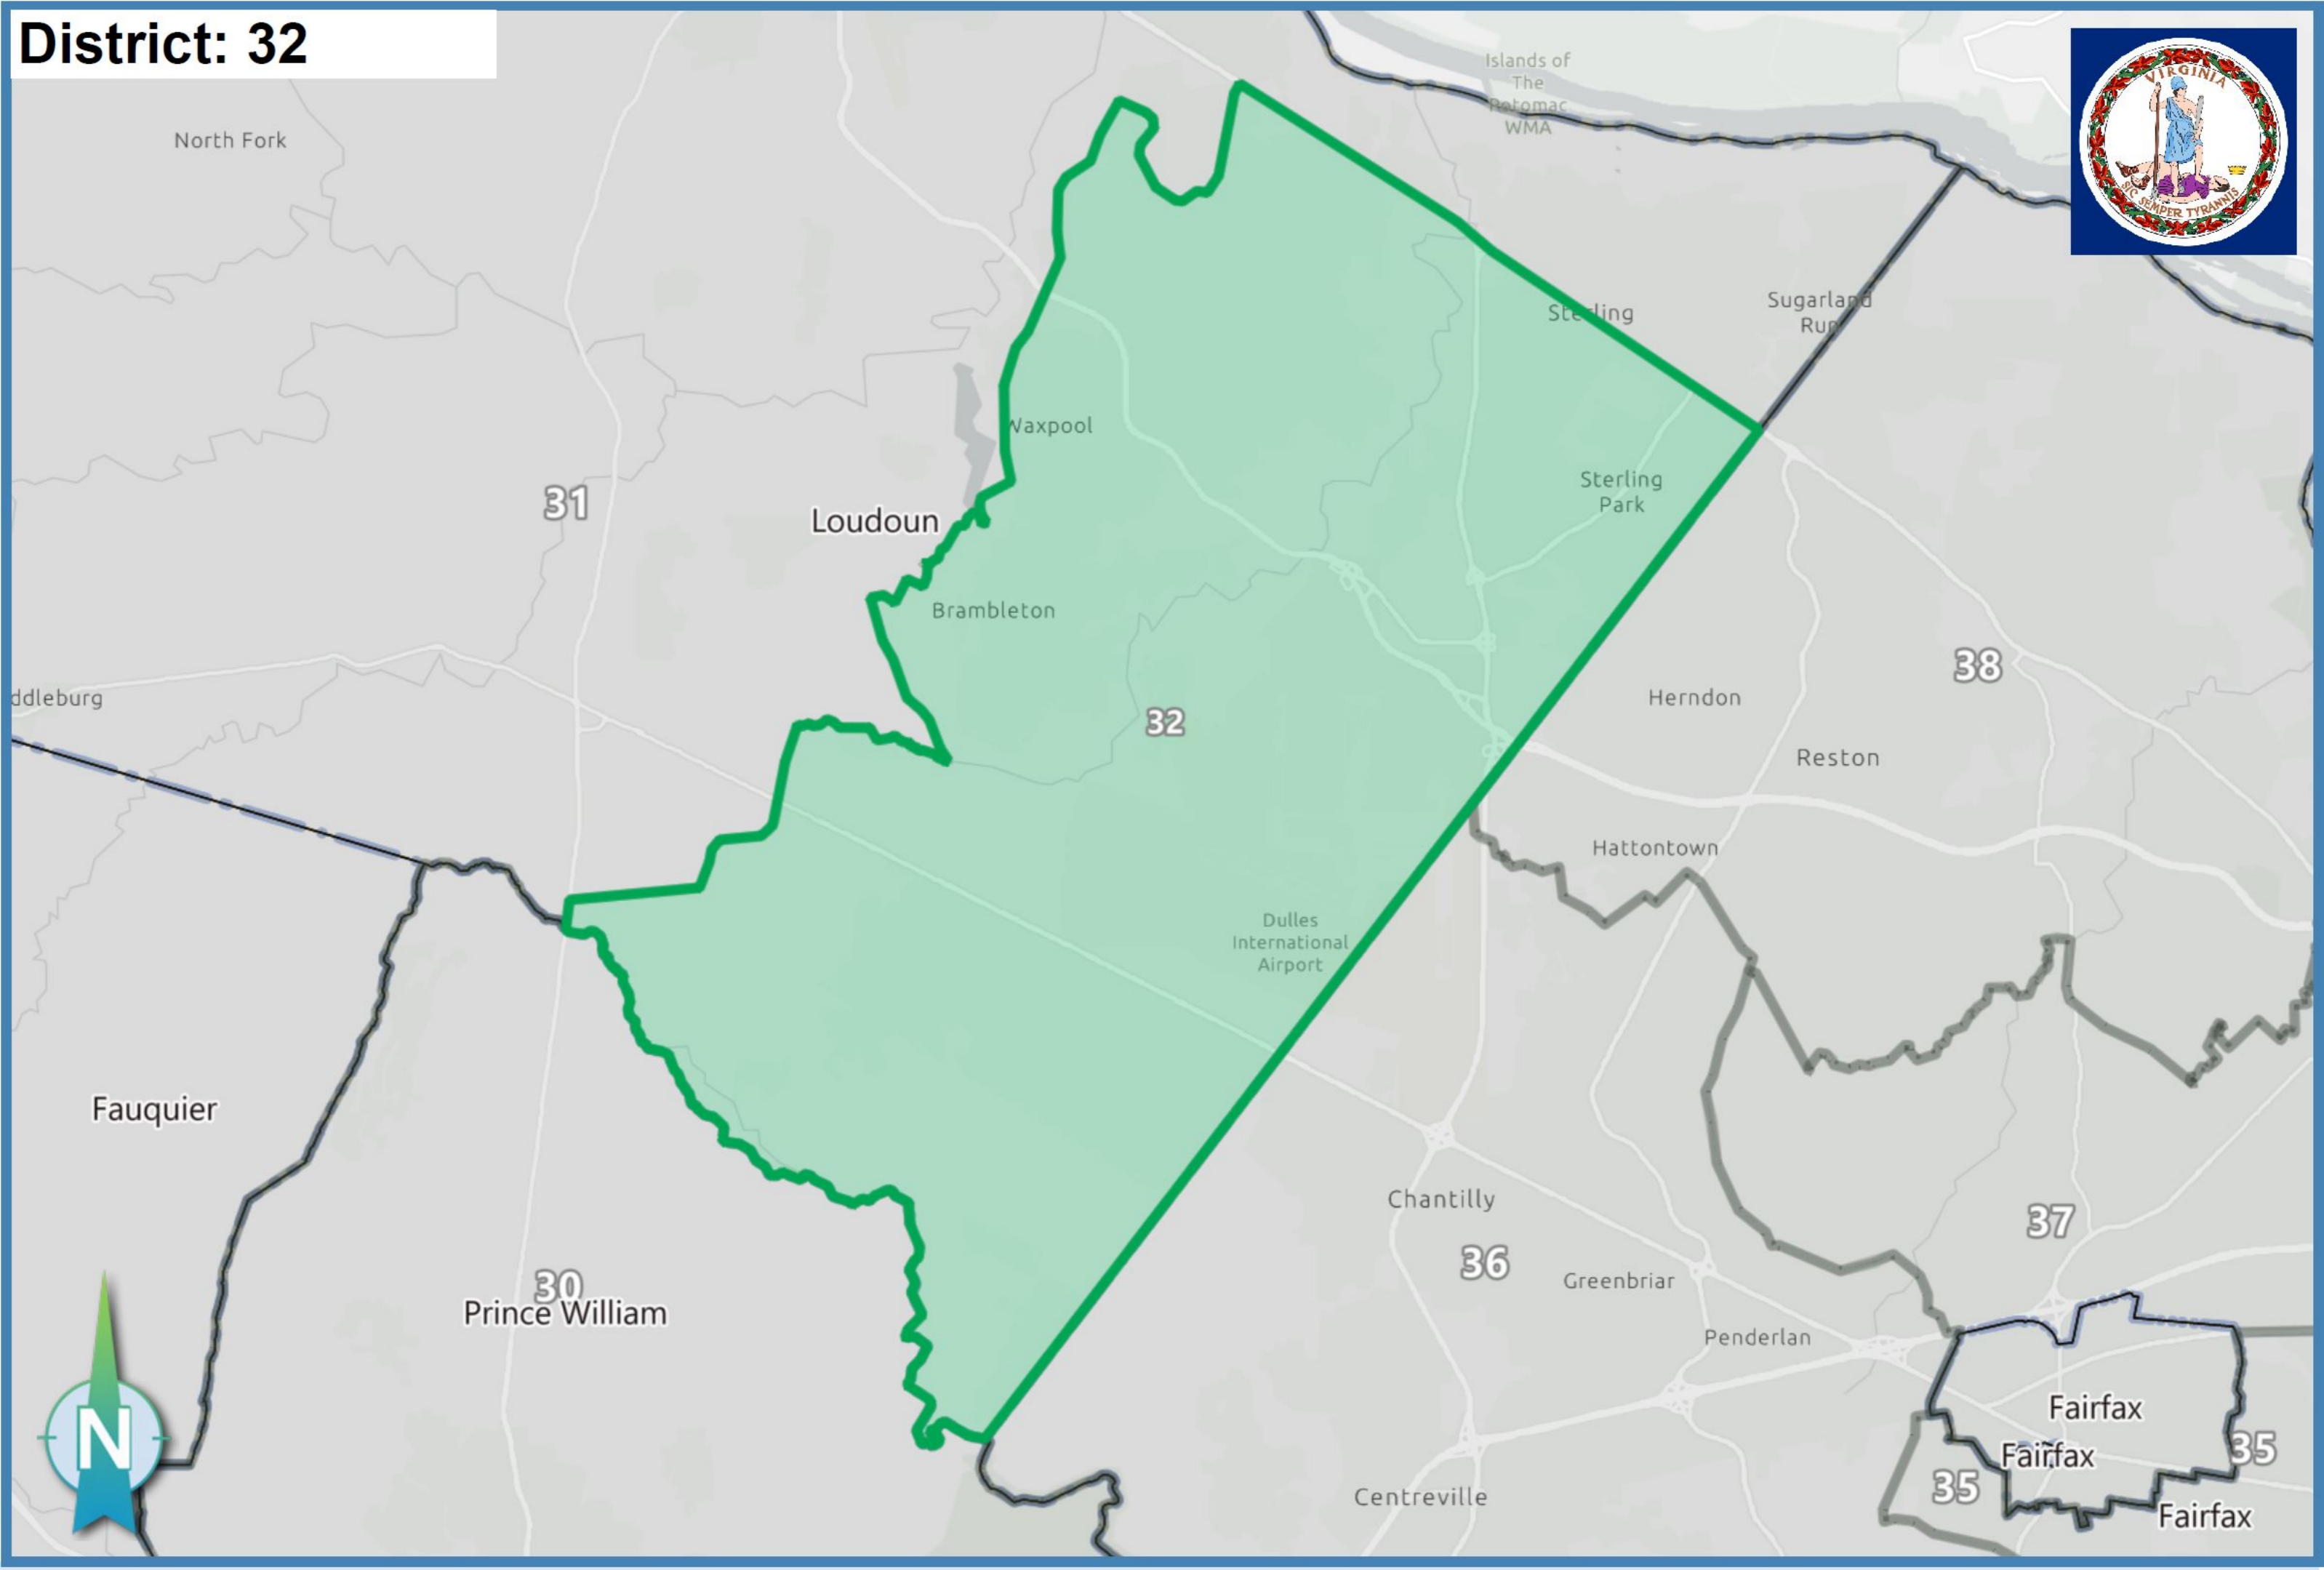

# District: 32

North Fork

Islands of  
The  
Potomac  
WMA

31

Loudoun

Waxpool

Sterling

Sugarland  
Run

Sterling  
Park

Brambleton

32

Herndon

38

Reston

Hattontown

Dulles  
International  
Airport

Fauquier

30  
Prince William

Chantilly

36

Greenbriar

37

Penderlan

Fairfax

Fairfax

35

35

Fairfax

Centreville