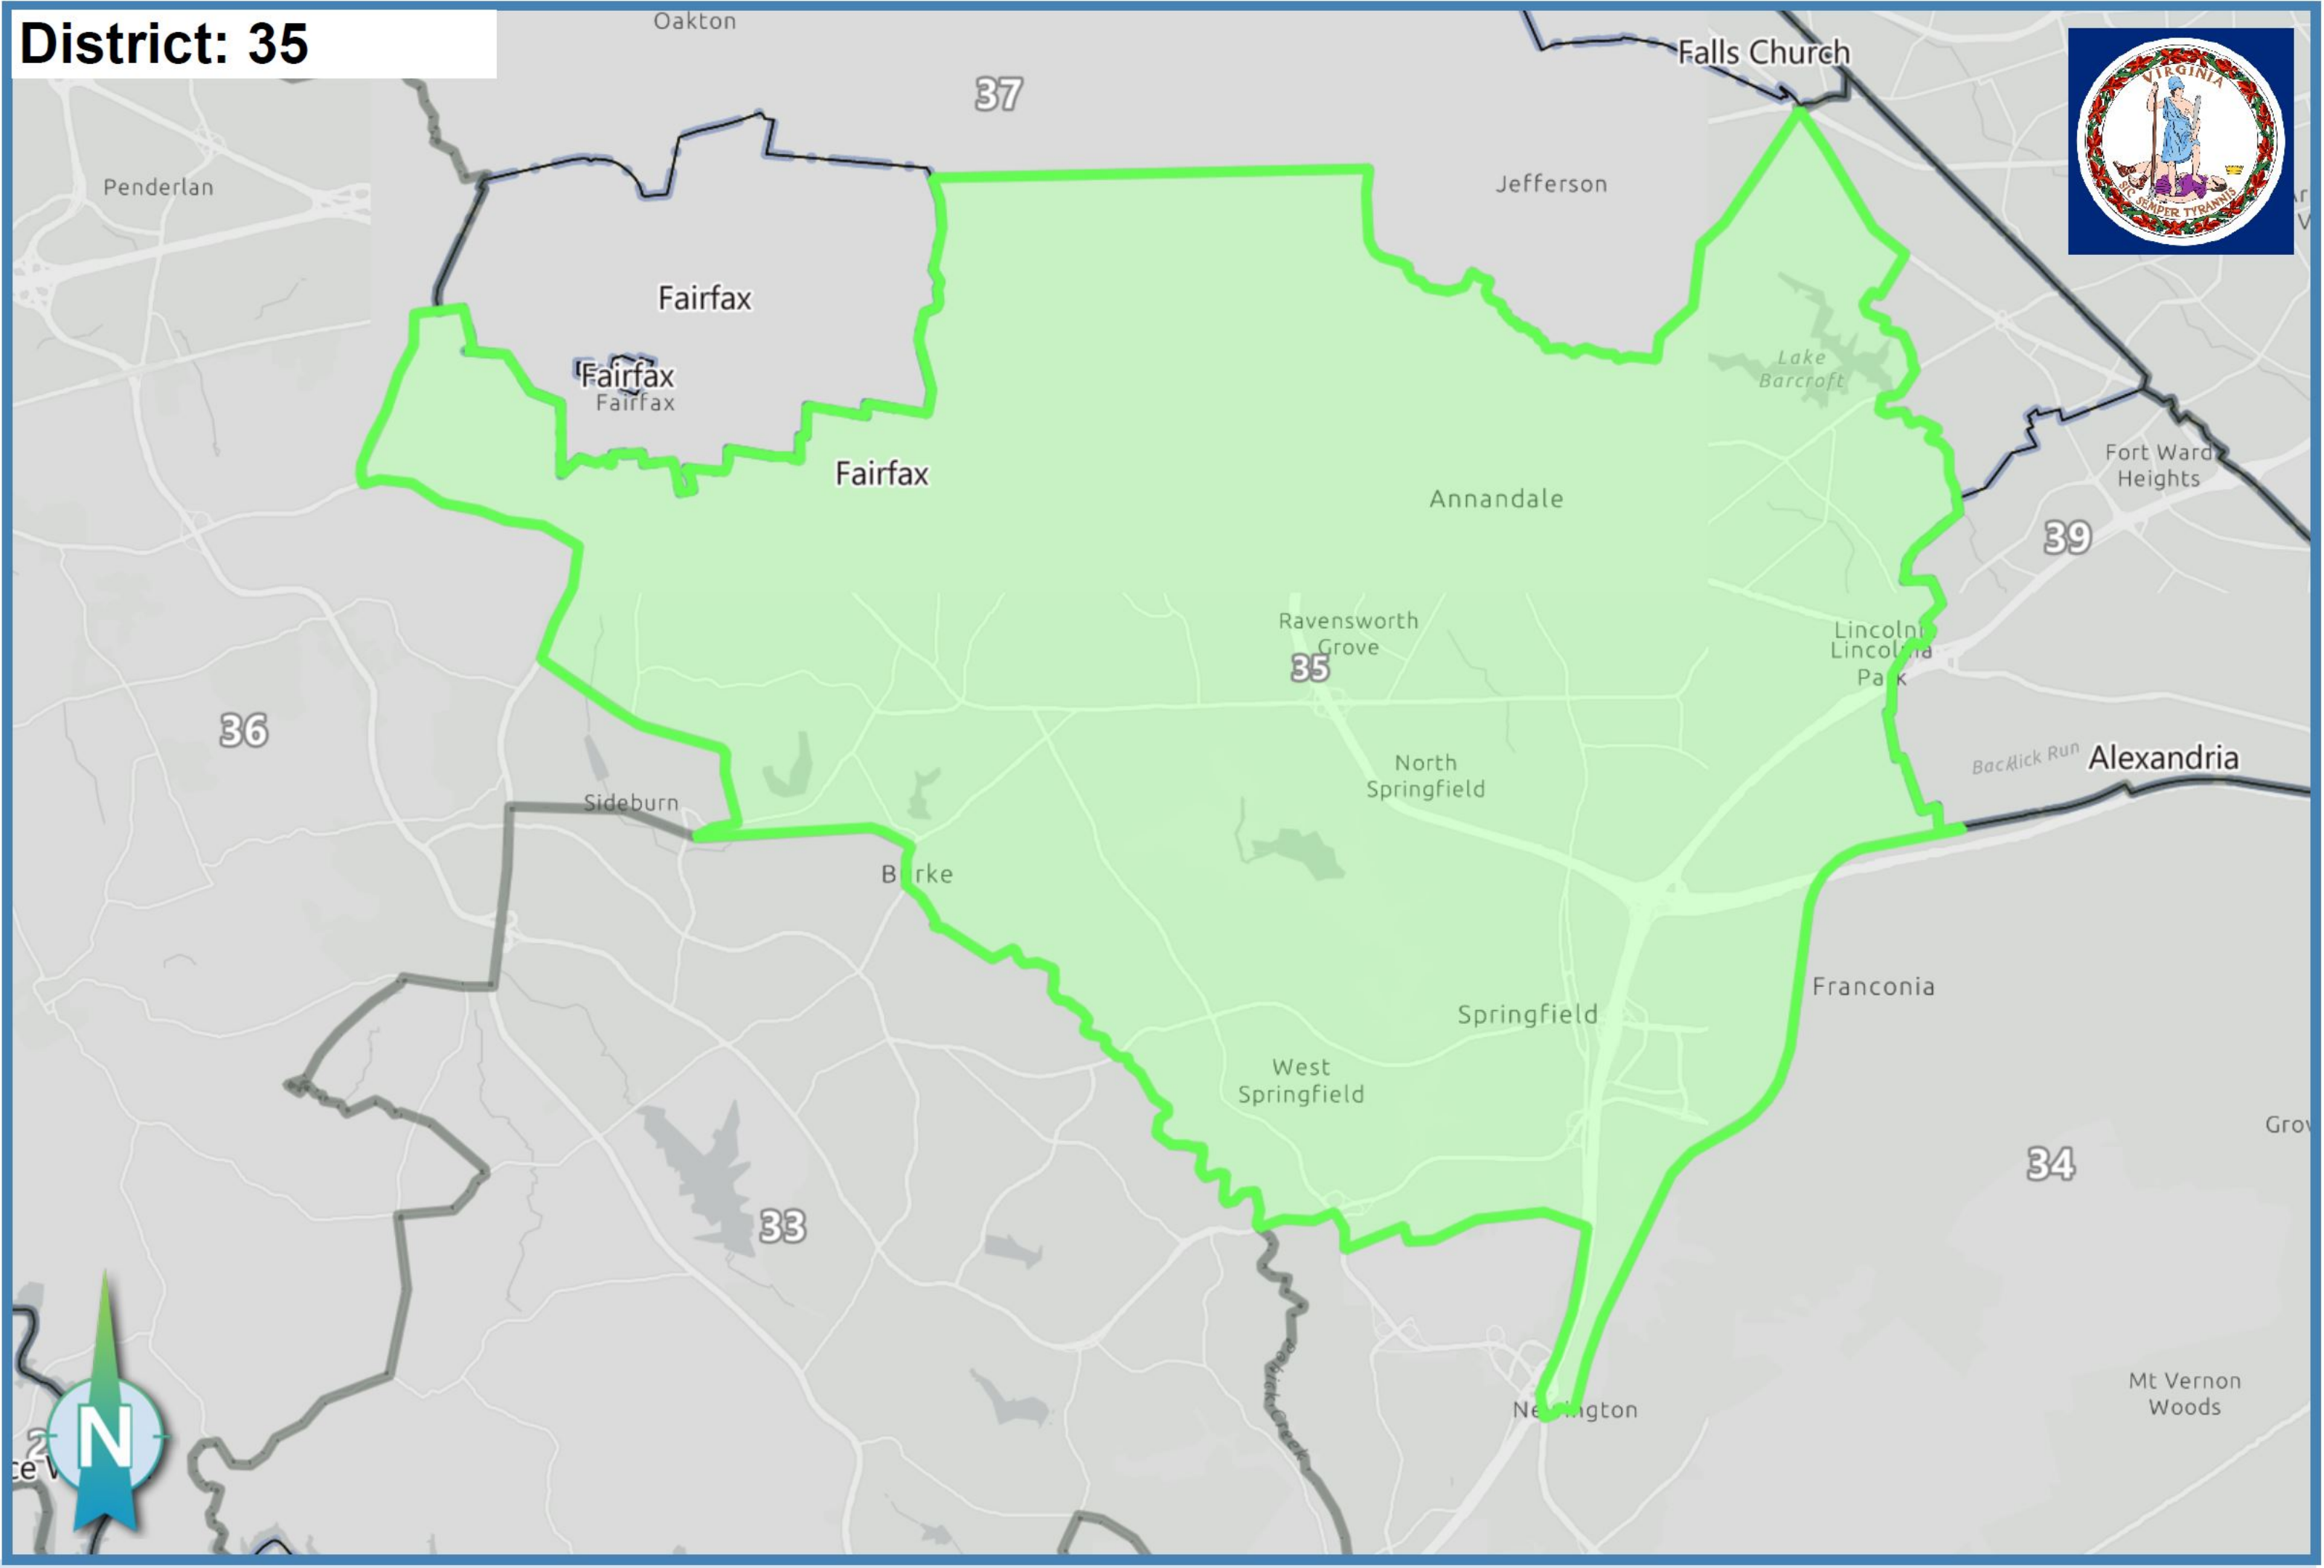

# District: 35

Oakton

Falls Church

37

Penderlan

Jefferson

Fairfax

Fairfax  
Fairfax

Lake  
Barcroft

Fairfax

Annandale

Fort Ward  
Heights

39

Ravenworth  
Grove  
35

Lincoln  
Lincolna  
Park

36

North  
Springfield

Backlick Run  
Alexandria

Sideburn

Birke

Franconia

Springfield

West  
Springfield

34