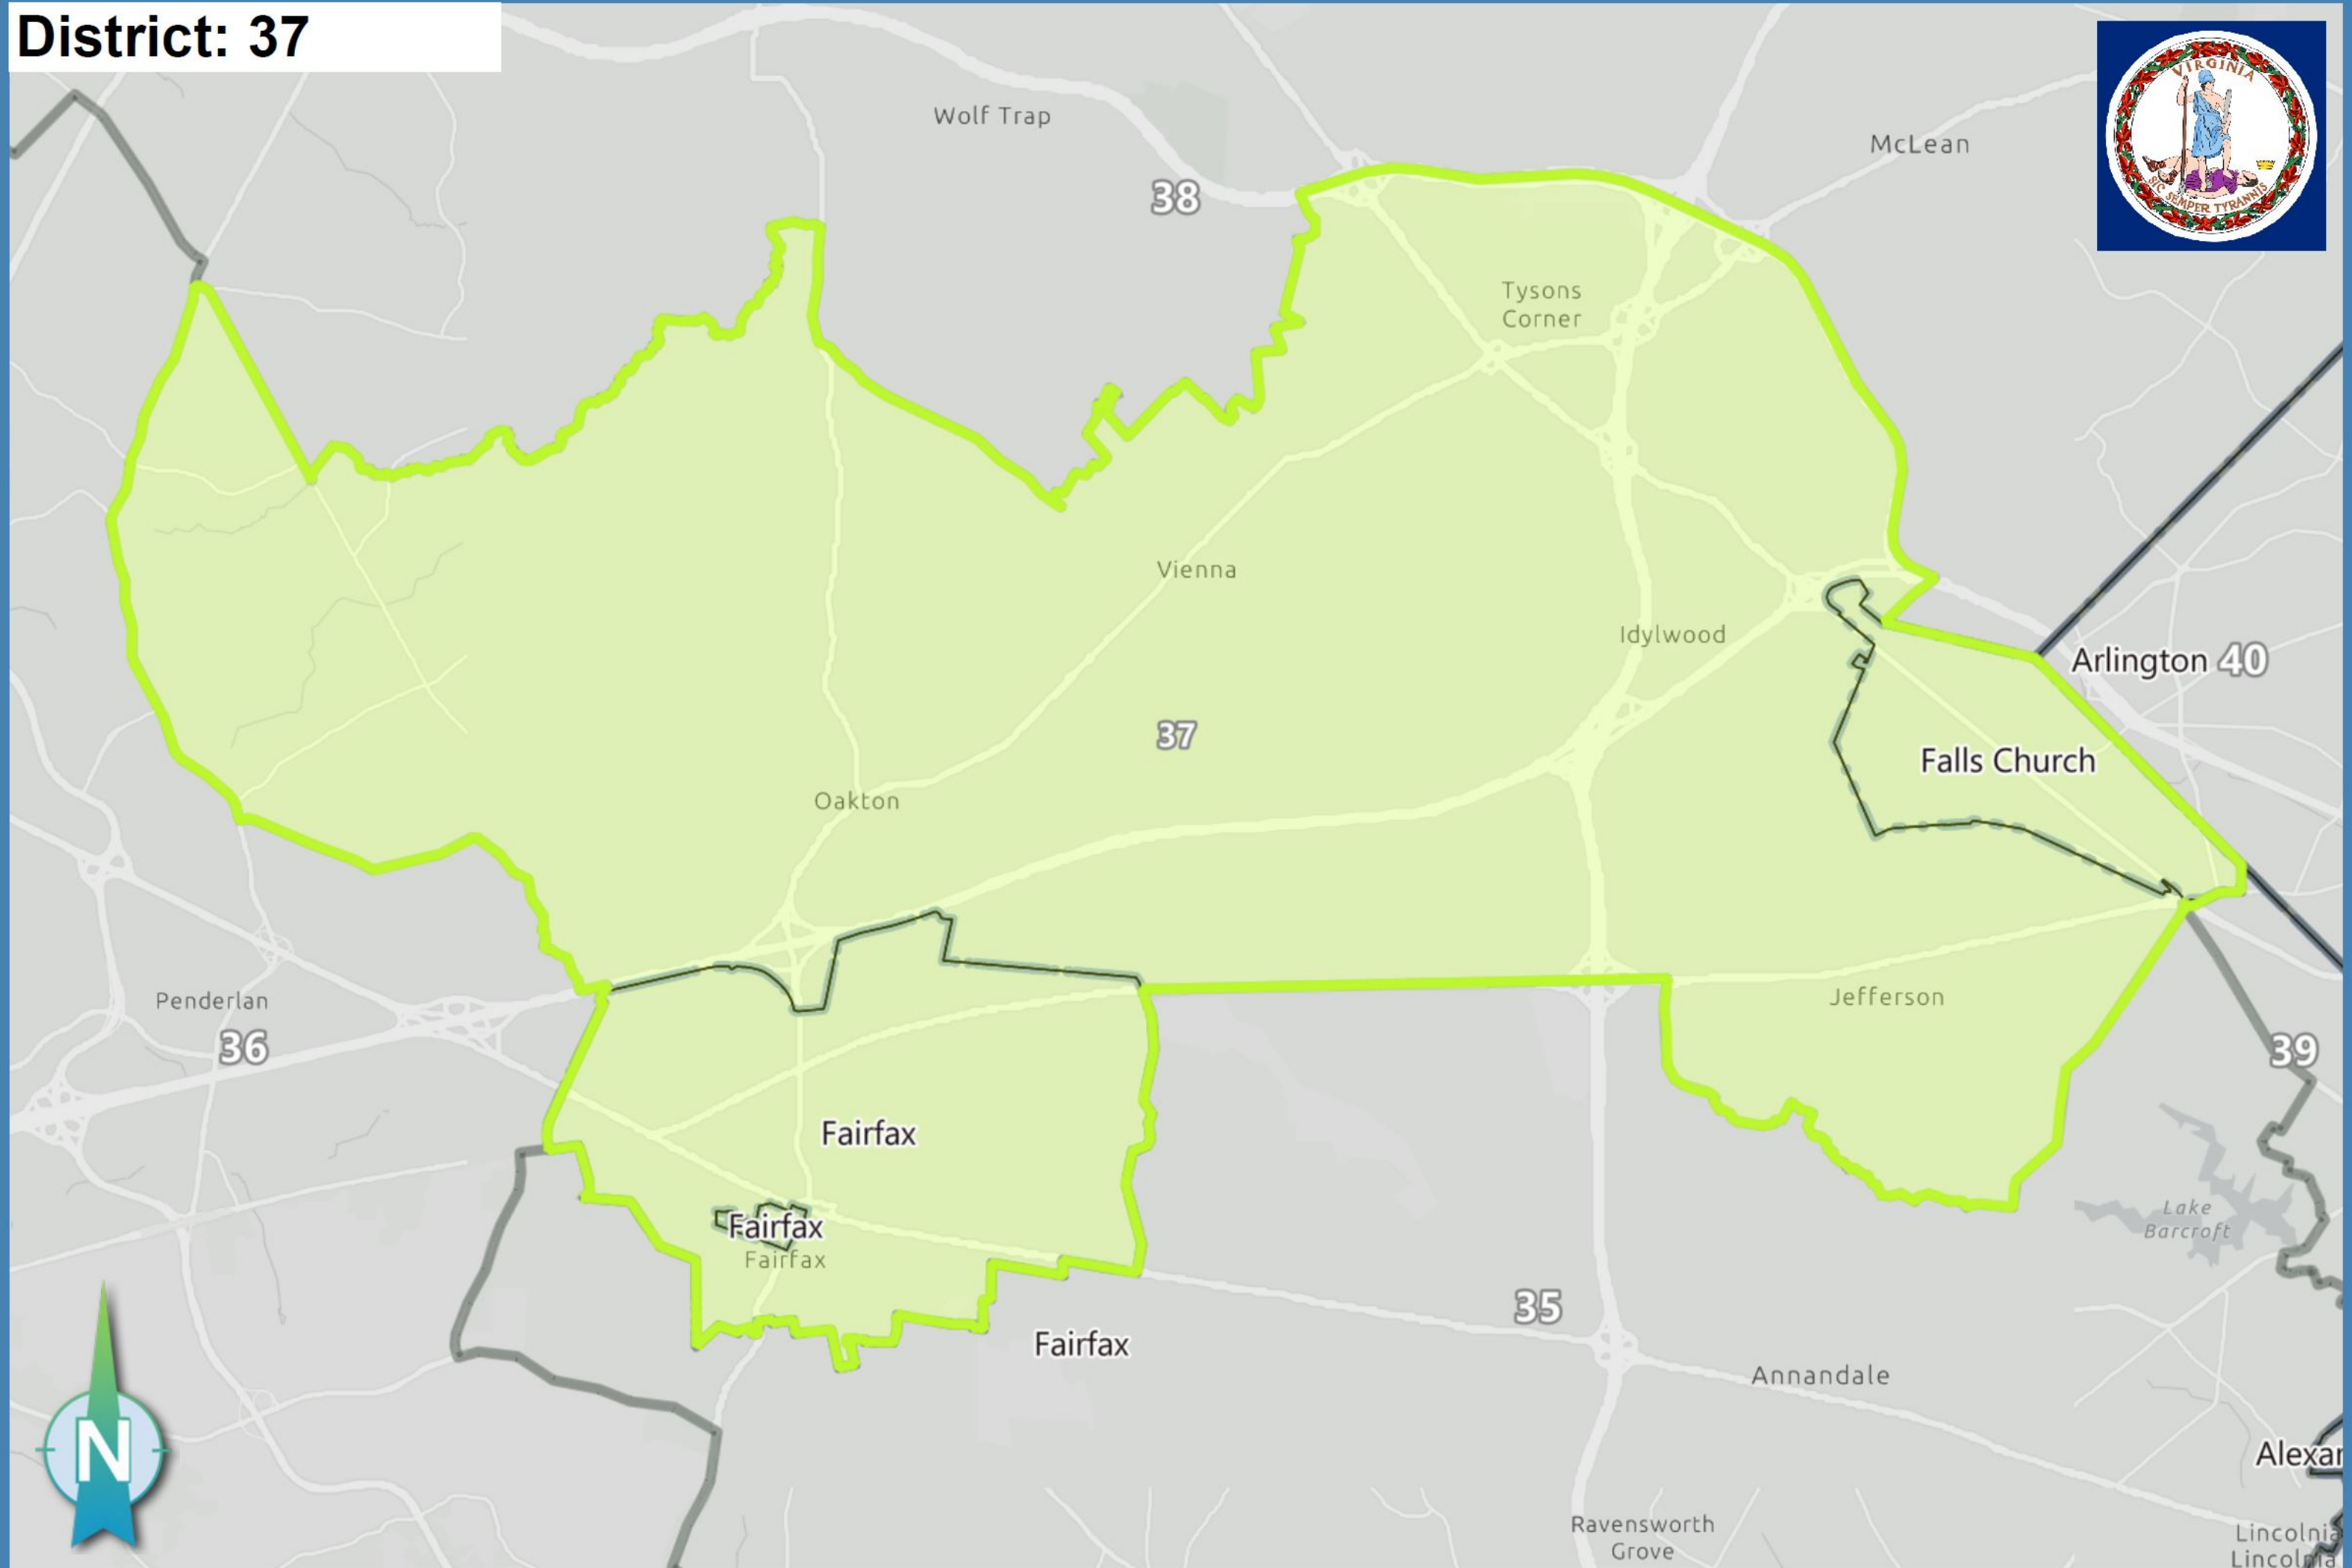

District: 37

Wolf Trap

McLean

38

Tysons
Corner

Vienna

Idylwood

Arlington 40

Falls Church

Oakton

37

Penderlan

36

Jefferson

39

Fairfax

Fairfax
Fairfax

Fairfax

35

Lake
Barcroft

Annandale

Alexan

Ravensworth
Grove

Lincolnia
Lincolnia