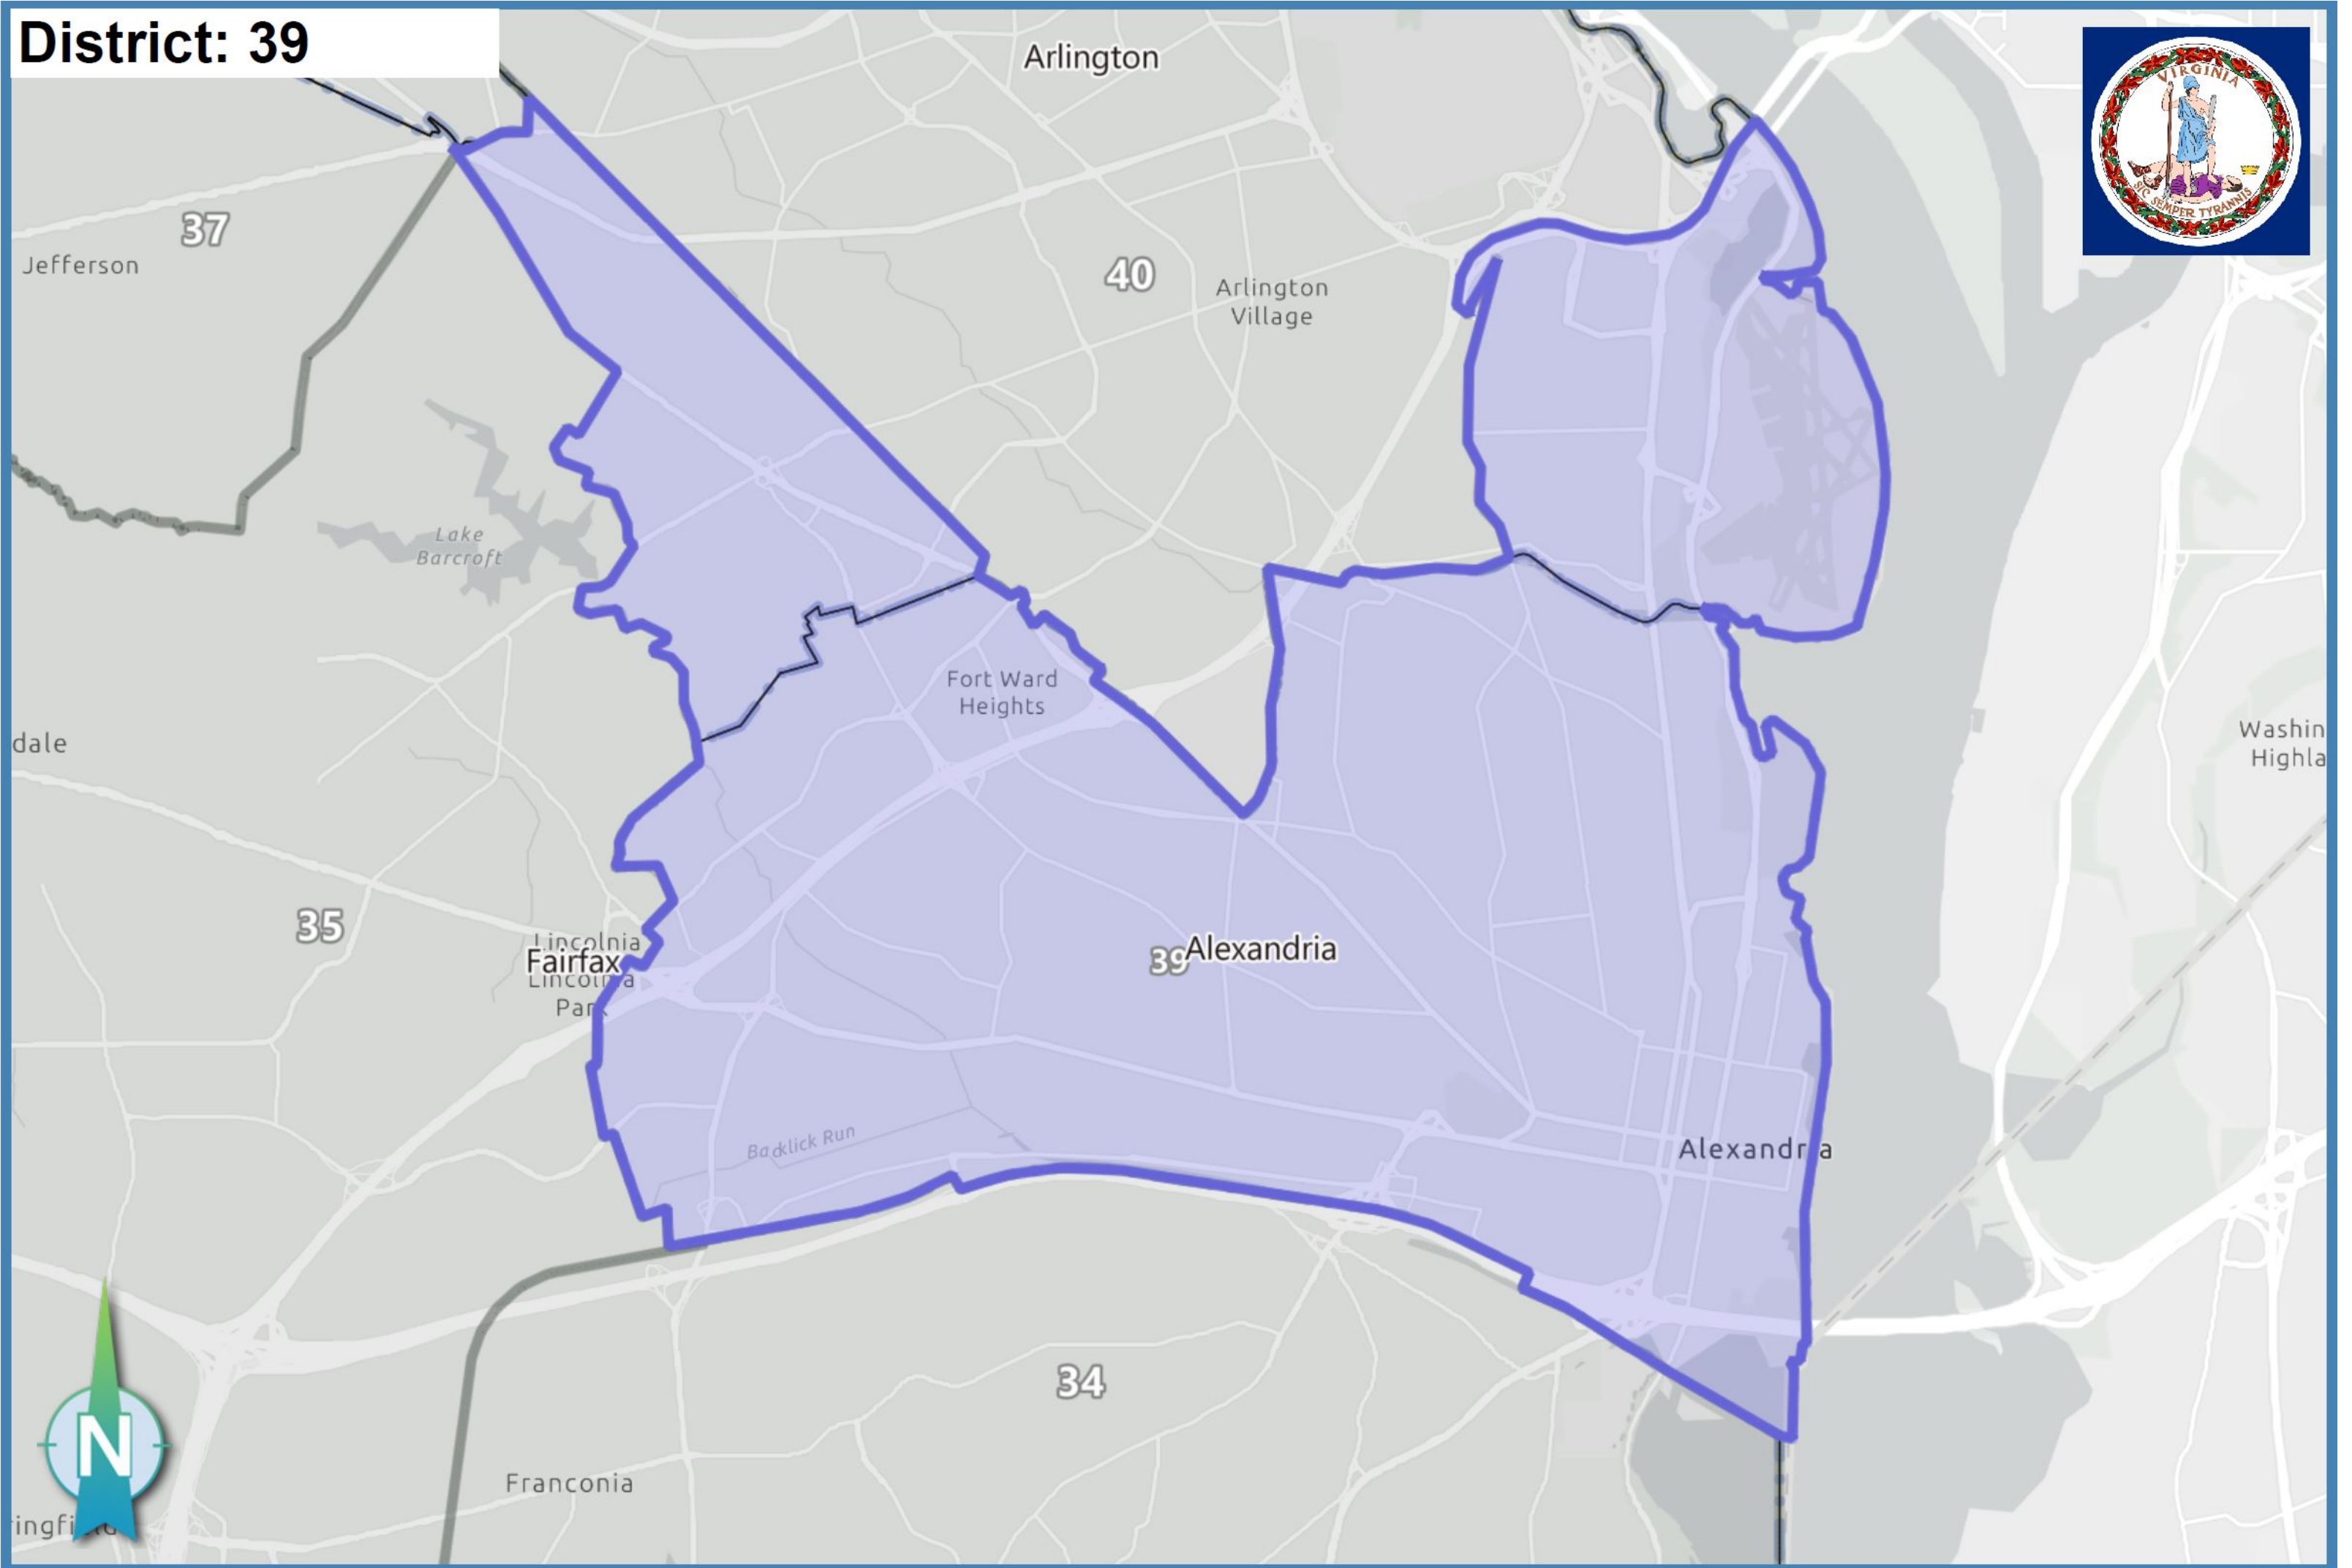

# District: 39

Arlington

37

Jefferson

40

Arlington  
Village

Lake  
Barcroft

Fort Ward  
Heights

dale

Washin  
Highla

35

Lincolnia  
Fairfax  
Lincolnia  
Park

39 Alexandria

Backlick Run

Alexandria

34