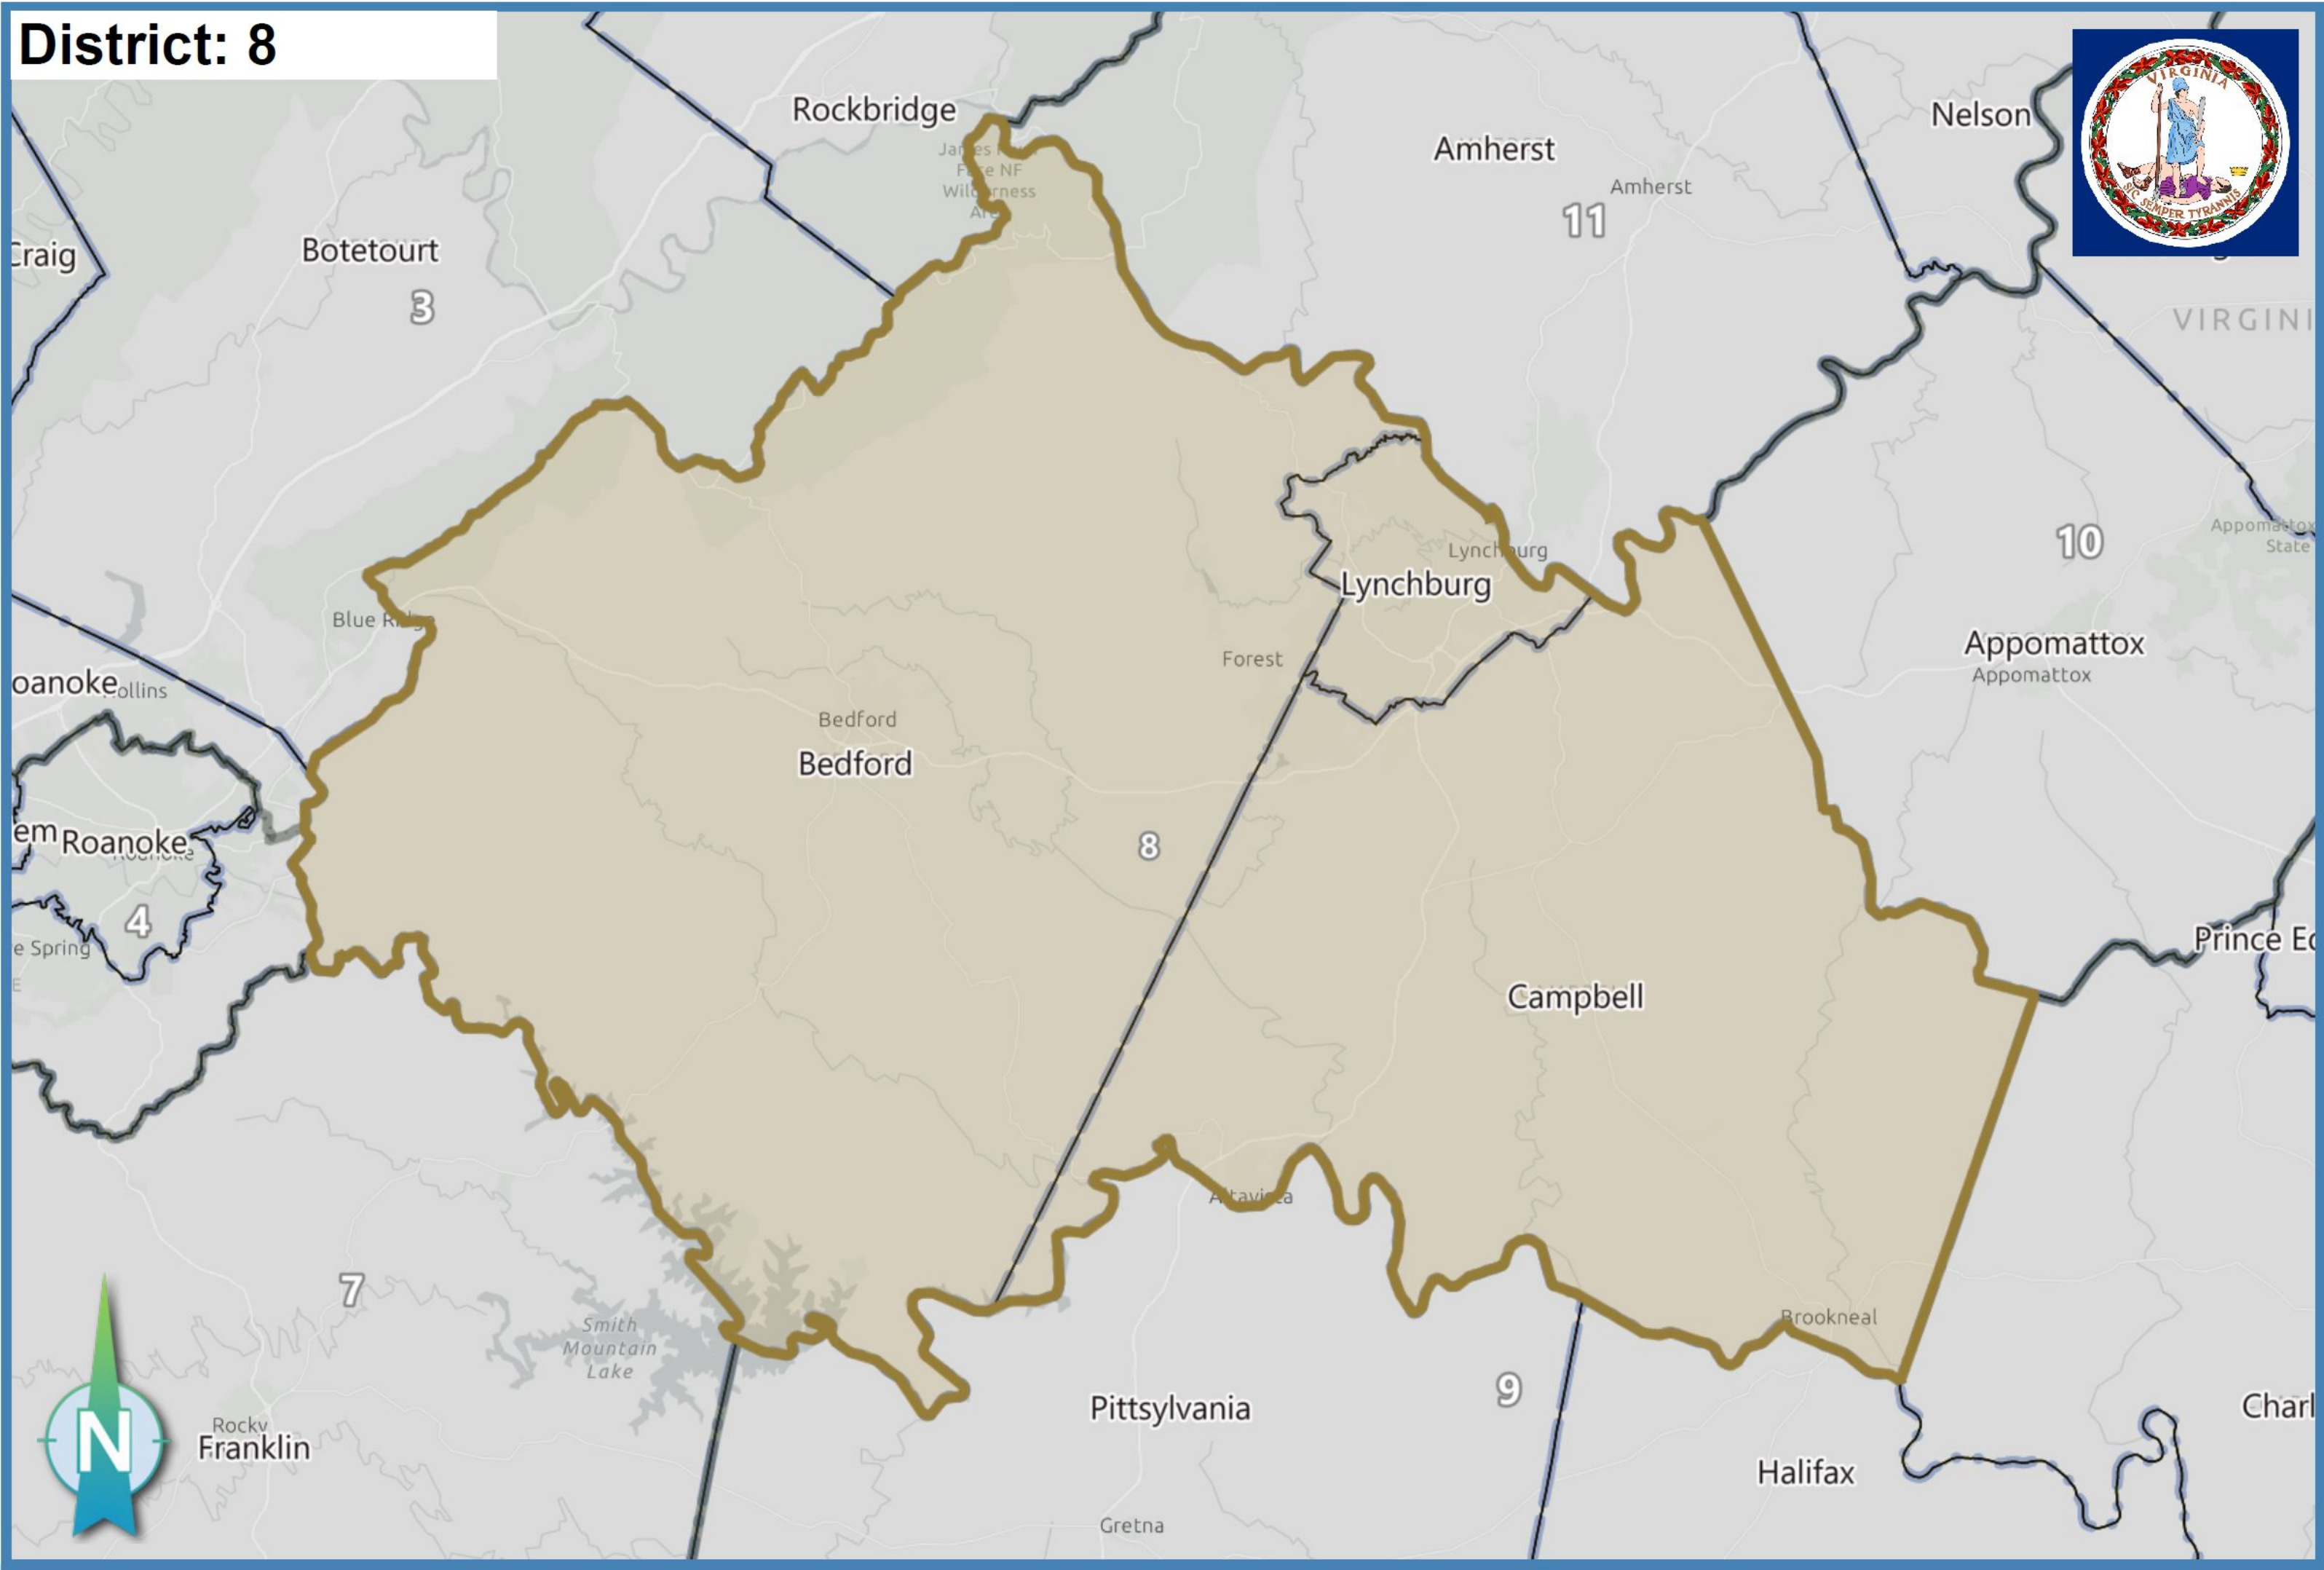

# District: 8

Rockbridge

Amherst

Nelson

Botetourt

11

3

VIRGINIA

10

Lynchburg

Blue Ridge

Forest

Appomattox

Bedford

8

Appomattox

Roanoke

Roanoke

4

Prince Edward

Campbell

7

Smith Mountain Lake

Altaville

9

Brookneal

Pittsylvania

Rocky Mountain

Halifax

Charlottesville

Gretna